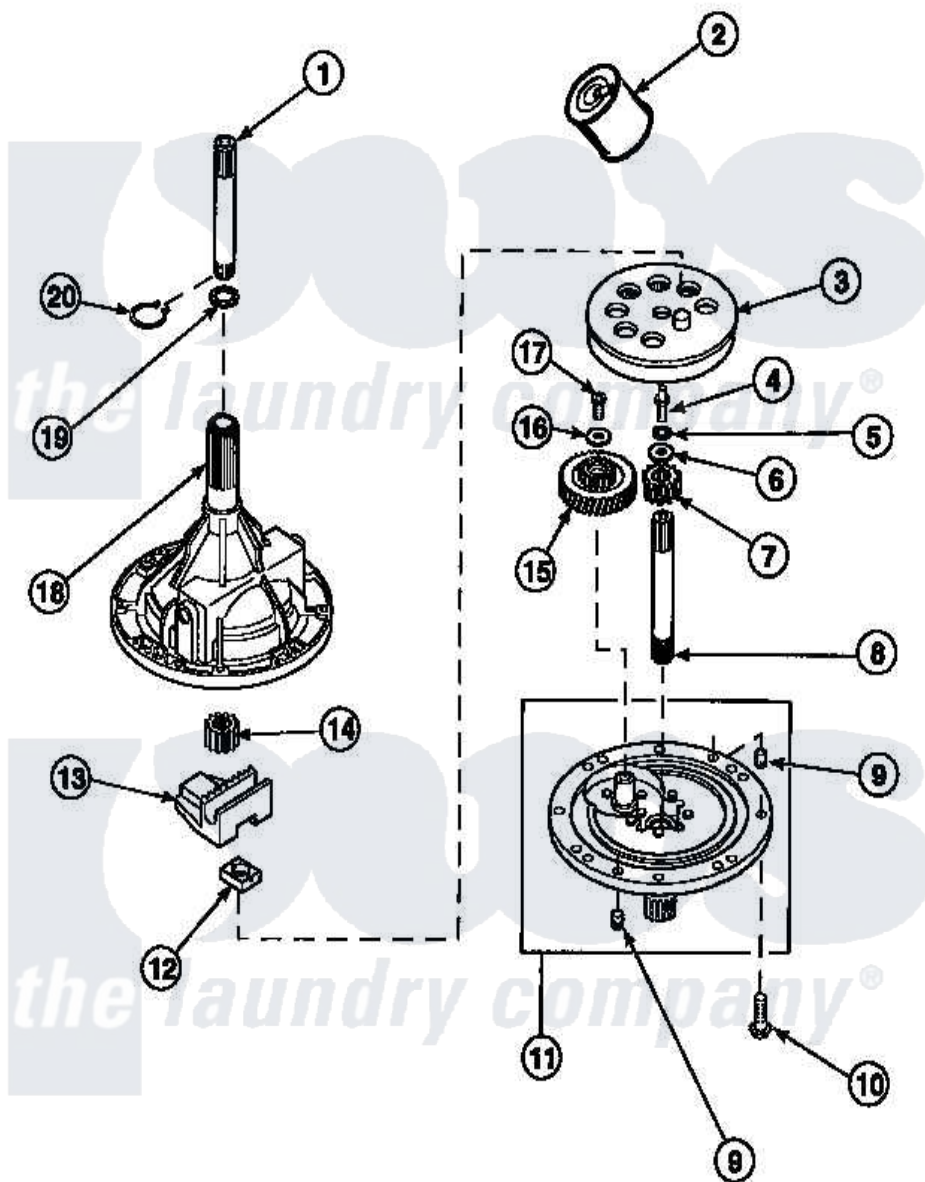

Amana LW8263W2 (BOM: PLW8263W2 B) 01 - 34526P TRANSMISSION ASSY

Amana Residential Amana LW8263W2 (BOM: PLW8263W2 B) Washer Parts Parts Diagram 01 - 34526P
TRANSMISSION ASSY
Click on the part number to view part

Item	Original Part Number	Replaced By	Status	Part Description
1	Y36570			Shaft, Output
2	27243P			Oil, CW Transmission F-
3	26577			Assembly, Gear And Stud
4	27030		Not Available	SCREW, 1/4-20 SPECIAL
5	21456			Lockwasher, 1/4 Intshkp
6	26509	40041501		Washer
7	36562			Pinion, Drive
8	34853			Shaft, Input
9	27172			Pin, Dowel
10	32814		Not Available	SCREW, 1/4-20X7/8 SERRA
11	38290			Assembly, Cover
12	26493			Slide
13	Y31526			Rack
14	27003			Pinion, Agitator
15	29161			Gear, Reduction

16	29260	Not Available	WASHER
17	29273		Screw, 1/4-20 X 3/8
18	33223	Not Available	ASSY, TRANSMISSION CASE
19	35092		Washer, 3628id X 1.00 X .056
20	27197		Ring, Retaining
NI	37577P	Not Available	SEALANT