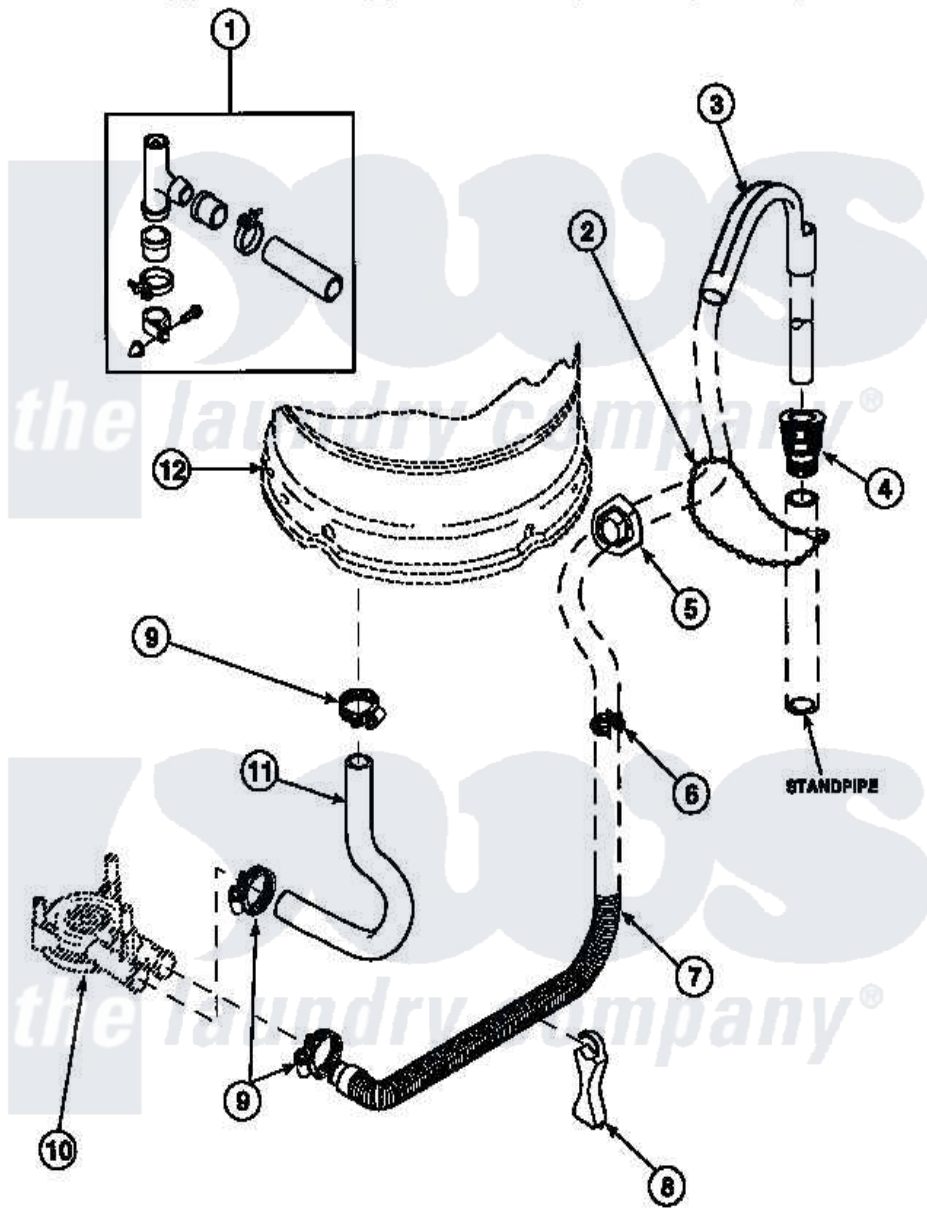

Amana LW8263W2 (BOM: PLW8263W2 B) 06 - DRAIN HOSE AND SIPHON BREAK

Amana Residential Amana LW8263W2 (BOM: PLW8263W2 B) Washer Parts Parts Diagram 06 - DRAIN HOSE AND SIPHON BREAK

[Click on the part number to view part](#)

Item	Original Part Number	Replaced By	Status	Part Description
1	562P3	76660		Break-Sphn
2	33489	8539404		Tie-Wire
3	33615	22003814		Retainer, Drain Hose
4	36878	40008101		Adapter, Standpipe
5	32219			Relief, Strain
6	36014			Clip, Retainer-Hose
7	37245	40053901		Hose, Drain
8	36522			Hose Support
9	36802	285655		Clamp, Hose
10	36863P	27001233		Pump
11	35753			Hose, Tub To Pump-Ddp
12	34438P			Assembly, Outer Tub