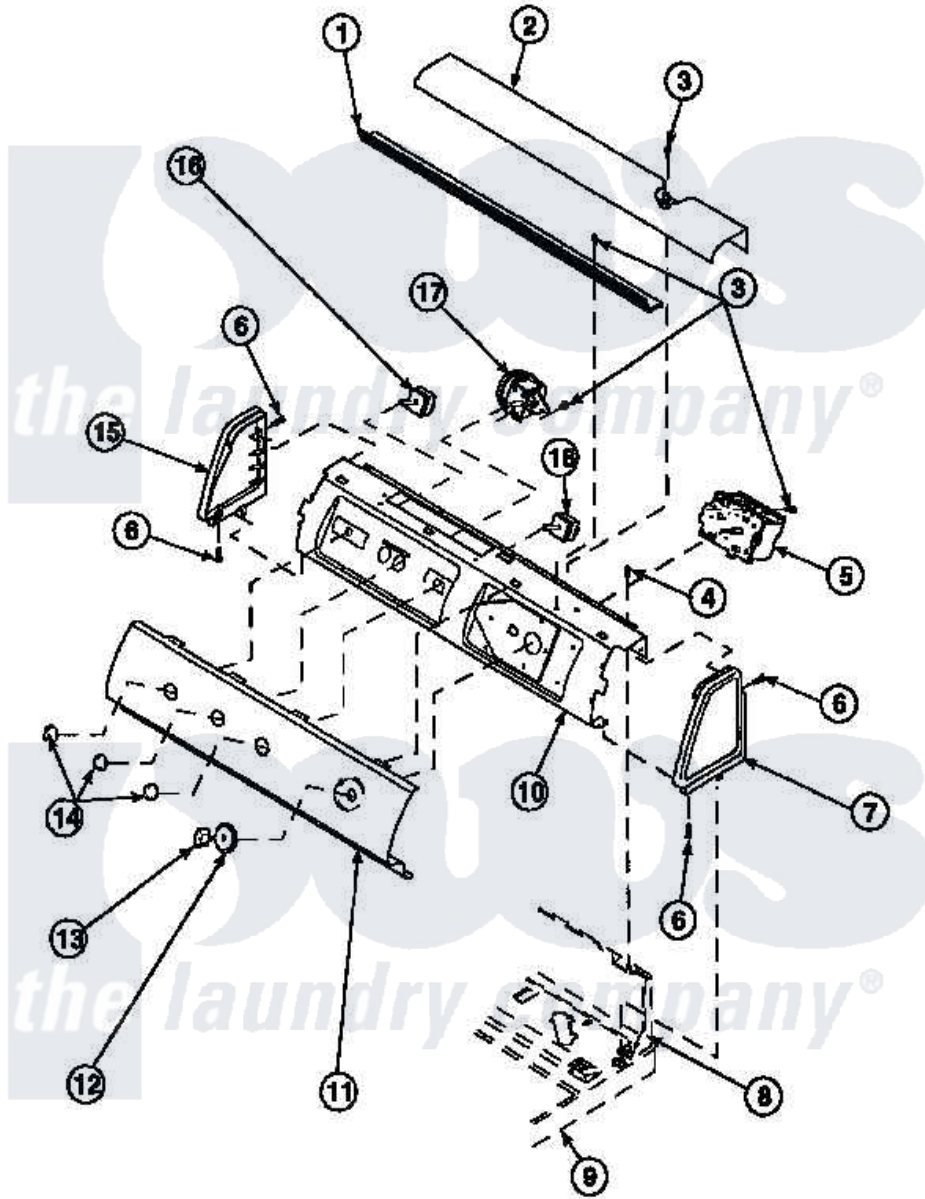

**Amana LW8263W2 (BOM: PLW8263W2 B) 09 - GRAPHIC PANEL, CTRL  
MTG PLATE AND CTRLS**

Amana Residential Amana LW8263W2 (BOM: PLW8263W2 B) Washer Parts Parts Diagram 09 - GRAPHIC PANEL, CTRL MTG PLATE AND CTRLS  
Click on the part number to view part

Item	Original Part Number	Replaced By	Status	Part Description
1	Y34826		Not Available	DIFFUSER,LAMP-CLEAR
2	34824		Not Available	TOP COVER
3	23962	<a href="#">W10116760</a>		Screw
4	34904	<a href="#">489355</a>		Screw, 8 X 1/2
6	501086	<a href="#">90767</a>		Screw, 8A X 3/8 HeX Washer Head Tapping
7	34817		Not Available	END CAP(RIGHT)
8	34903		Not Available	PANEL, BACK HOOD (USE 37782)
10	34821		Not Available	CONTROL MOUNTING PLATE
12	36700		Not Available	TIMER KNOB SKIRT
13	35333		Not Available	TIMER KNOB
14	36701		Not Available	KNOB, TEMP
15	34818		Not Available	END CAP(LEFT)
17	36045	<a href="#">40055101</a>		Switch, Pressure