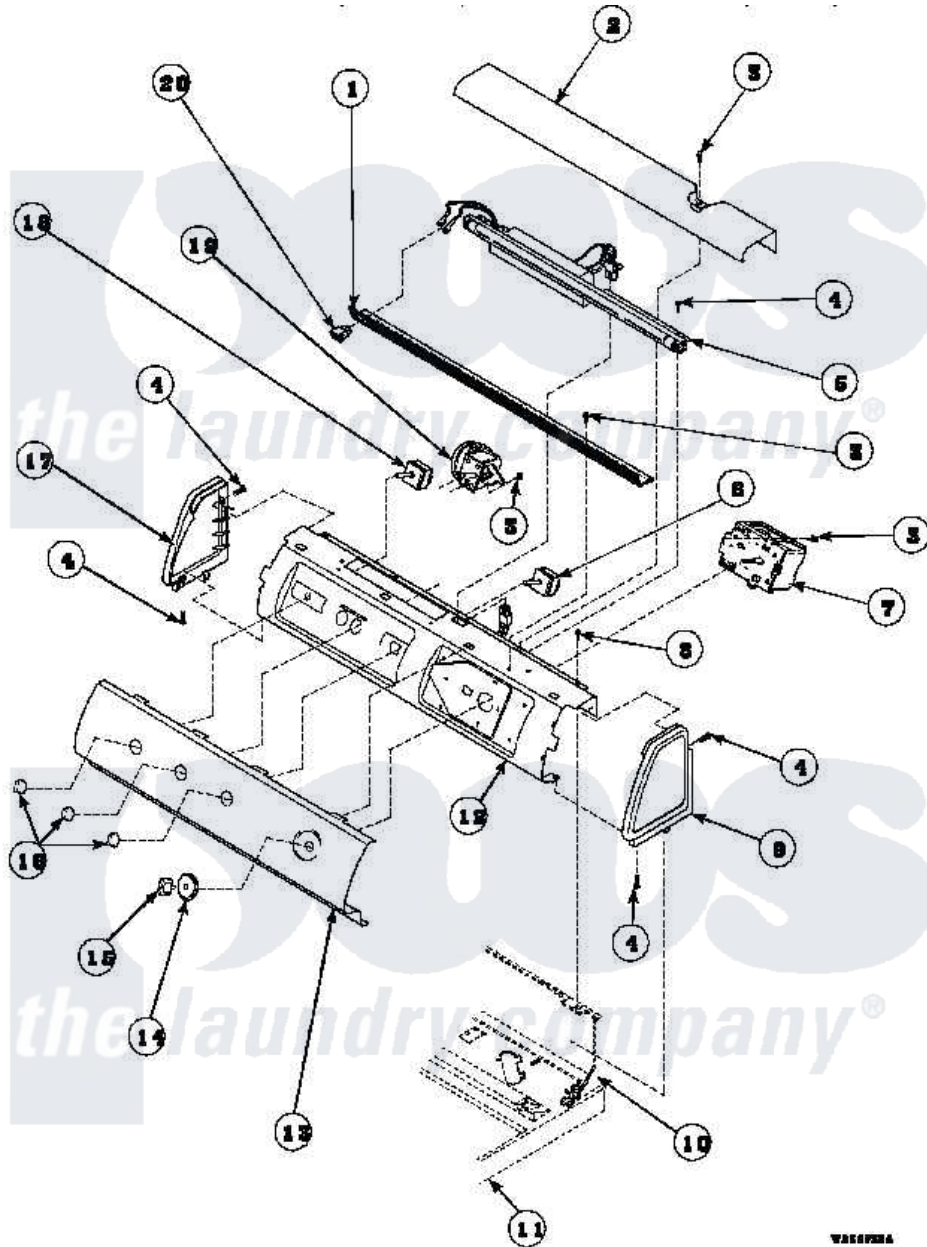

**Amana LW8263W2 (BOM: PLW8263W2 B) 10 - GRAPHIC PANEL, CTRL  
MTG PLATE AND CTRLS**

Amana Residential Amana LW8263W2 (BOM: PLW8263W2 B) Washer Parts Parts Diagram 10 - GRAPHIC PANEL, CTRL MTG PLATE AND CTRLS  
Click on the part number to view part

Item	Original Part Number	Replaced By	Status	Part Description
2	34824		Not Available	TOP COVER
3	23962	<a href="#">W10116760</a>		Screw
4	501086	<a href="#">90767</a>		Screw, 8A X 3/8 HeX Washer Head Tapping
8	34904	<a href="#">489355</a>		Screw, 8 X 1/2
9	34817		Not Available	END CAP(RIGHT)
10	34903		Not Available	PANEL, BACK HOOD (USE 37782)
12	34821		Not Available	CONTROL MOUNTING PLATE
14	36700		Not Available	TIMER KNOB SKIRT
15	35333		Not Available	TIMER KNOB
16	36701		Not Available	KNOB, TEMP
17	34818		Not Available	END CAP(LEFT)
19	36045	<a href="#">40055101</a>		Switch, Pressure