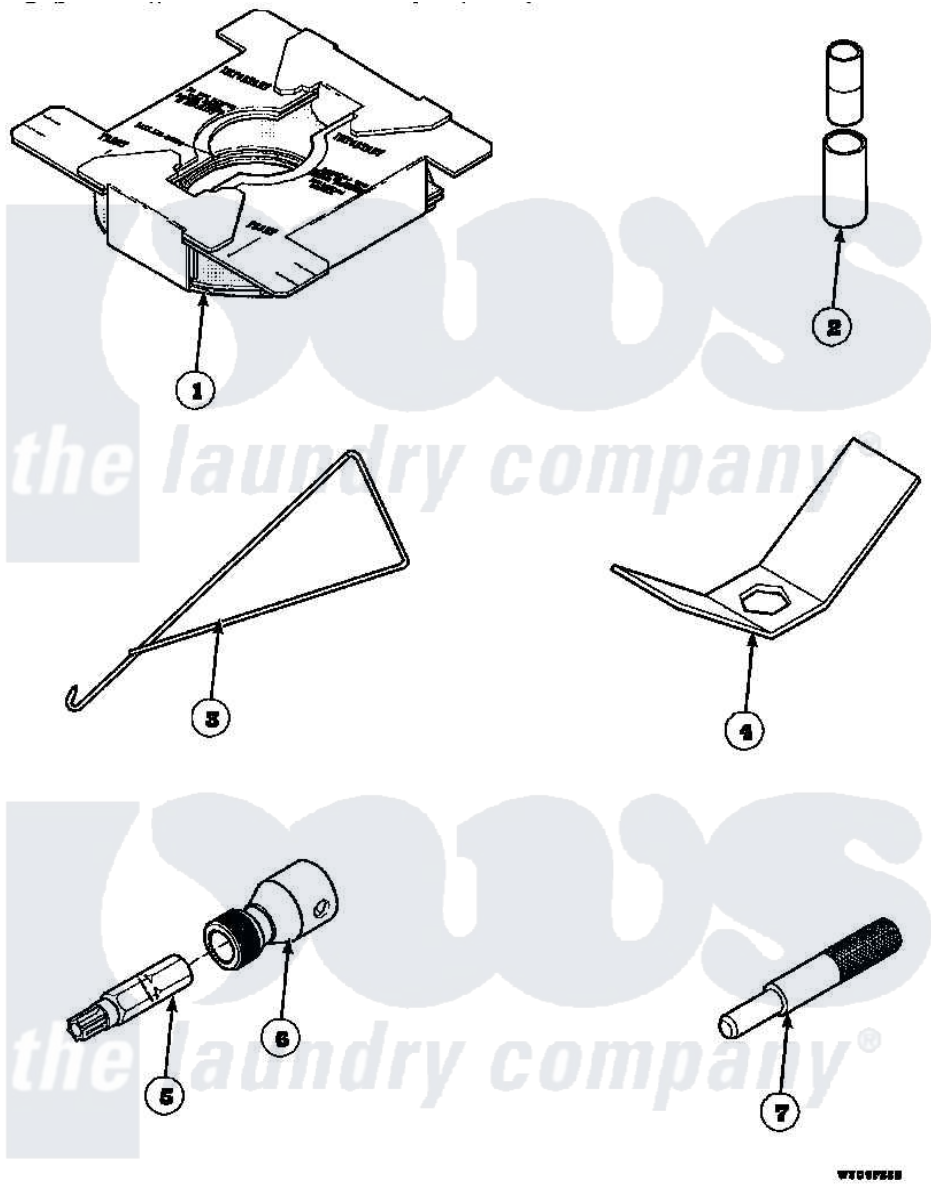

Amana LW8263W2 (BOM: PLW8263W2 B) 17 - SPECIAL TOOLS

Amana Residential Amana LW8263W2 (BOM: PLW8263W2 B) Washer Parts Parts Diagram 17 - SPECIAL TOOLS
 Click on the part number to view part

Item	Original Part Number	Replaced By	Status	Part Description
1	36926		Not Available	BRACE, SHIPPING
2	242P4			Installer, Spring
3	289P4	321P4		Hook, Spring
4	237P4	306P4		Hex Wrench
5	282P4			T25 Tamper Resistant Bit
6	24161			Torx Bit Holder
7	305P4		Not Available	TOOL, TRANSMISSION PI
NI	555P3	725P3		Kit