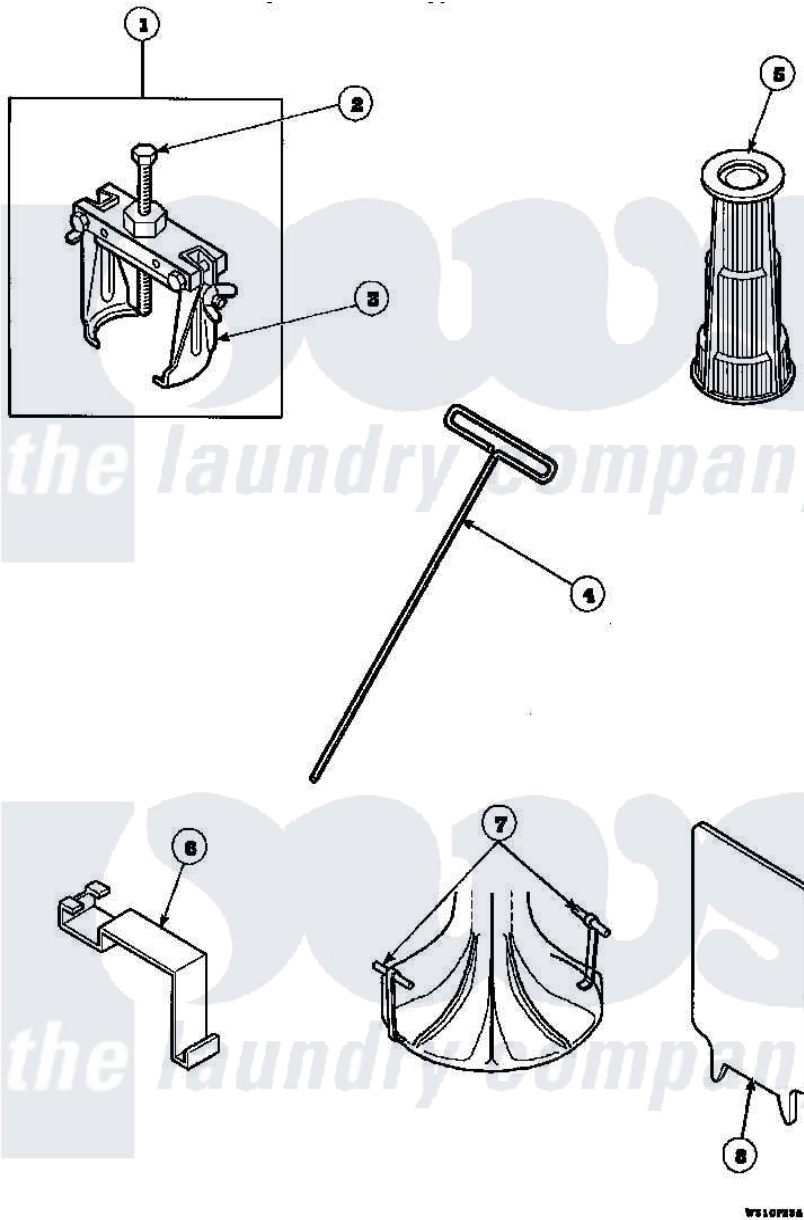

Amana LW8263W2 (BOM: PLW8263W2 B) 18 - SPECIAL TOOLS

Amana Residential Amana LW8263W2 (BOM: PLW8263W2 B) Washer Parts Parts Diagram 18 - SPECIAL TOOLS

Click on the part number to view part

Item	Original Part Number	Replaced By	Status	Part Description
1	294P4			Bell Tool
2	294P4B			Drive Bell Bolt
3	294P4A			Jaw, Drive Bell Tool
4	291P4		Not Available	WRENCH, T - ALLEN
5	293P4			Seal Tool
6	273P4			Tub Cover Gasket Tool
7	254P4P			Agitator Hooks
8	272P4			Tool, Lid Switch Instal
NI	555P3	725P3		Kit