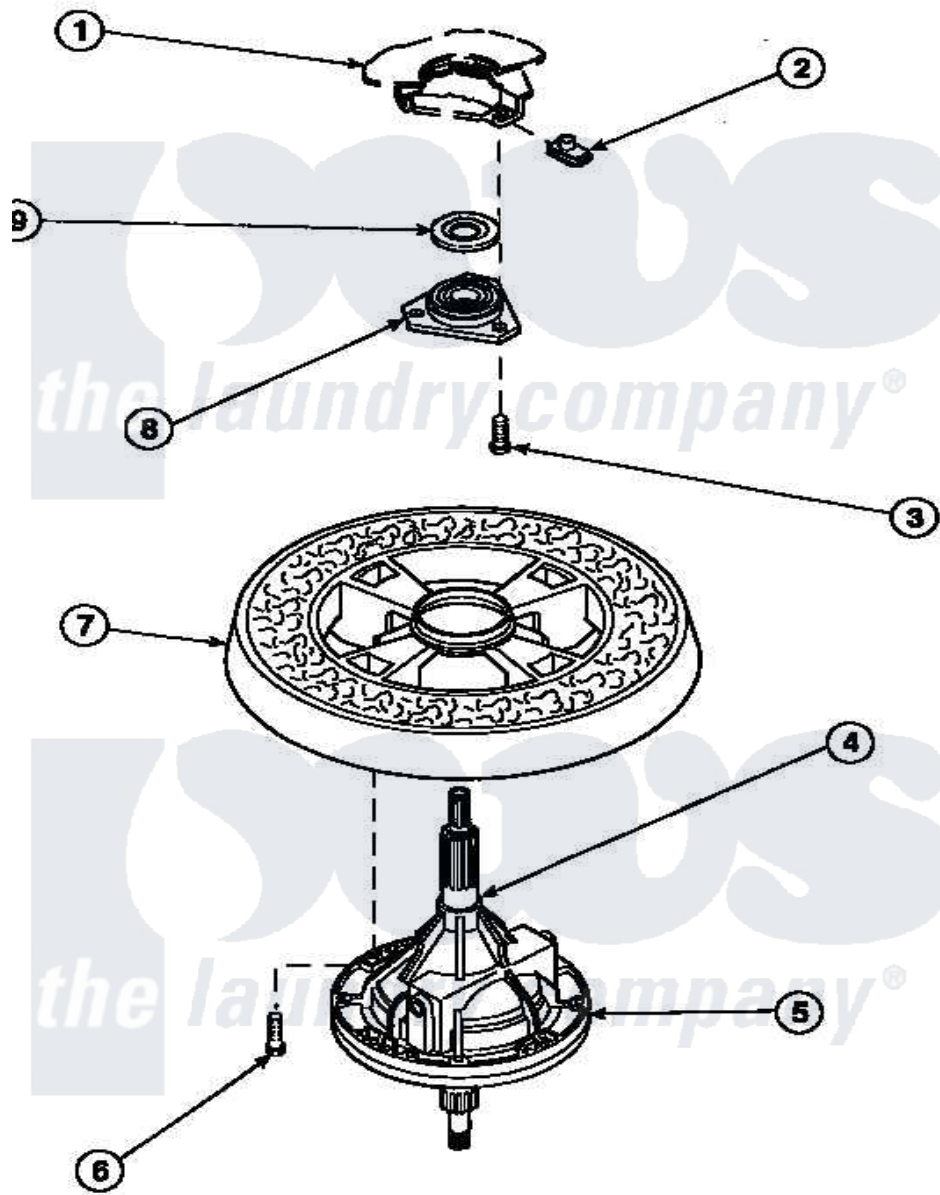

**Amana LW8263W2 (BOM: PLW8263W2 B) 20 - TRANSMISSION ASSY AND BALANCE RING**

Amana Residential Amana LW8263W2 (BOM: PLW8263W2 B) Washer Parts Parts Diagram 20 - TRANSMISSION ASSY AND BALANCE RING  
 Click on the part number to view part

Item	Original Part Number	Replaced By	Status	Part Description
1	<a href="#">34438P</a>			Assembly, Outer Tub
2	<a href="#">27222</a>			Nut, Retainer 5/16-18
3	36991	<a href="#">3400500</a>		Bolt, 3405245 5/16-18 X 3/4
4	<a href="#">27604P</a>			Never-Seeze 1 Oz Tube
5	<a href="#">34526P</a>			Assembly, Transmission
6	37047		Not Available	SCREW, CAP
7	34731		Not Available	ASSY,BALANCE RING-COMPL
8	27182	<a href="#">40004201P</a>		Main Bearing Assembly
9	<a href="#">27187</a>			Flinger