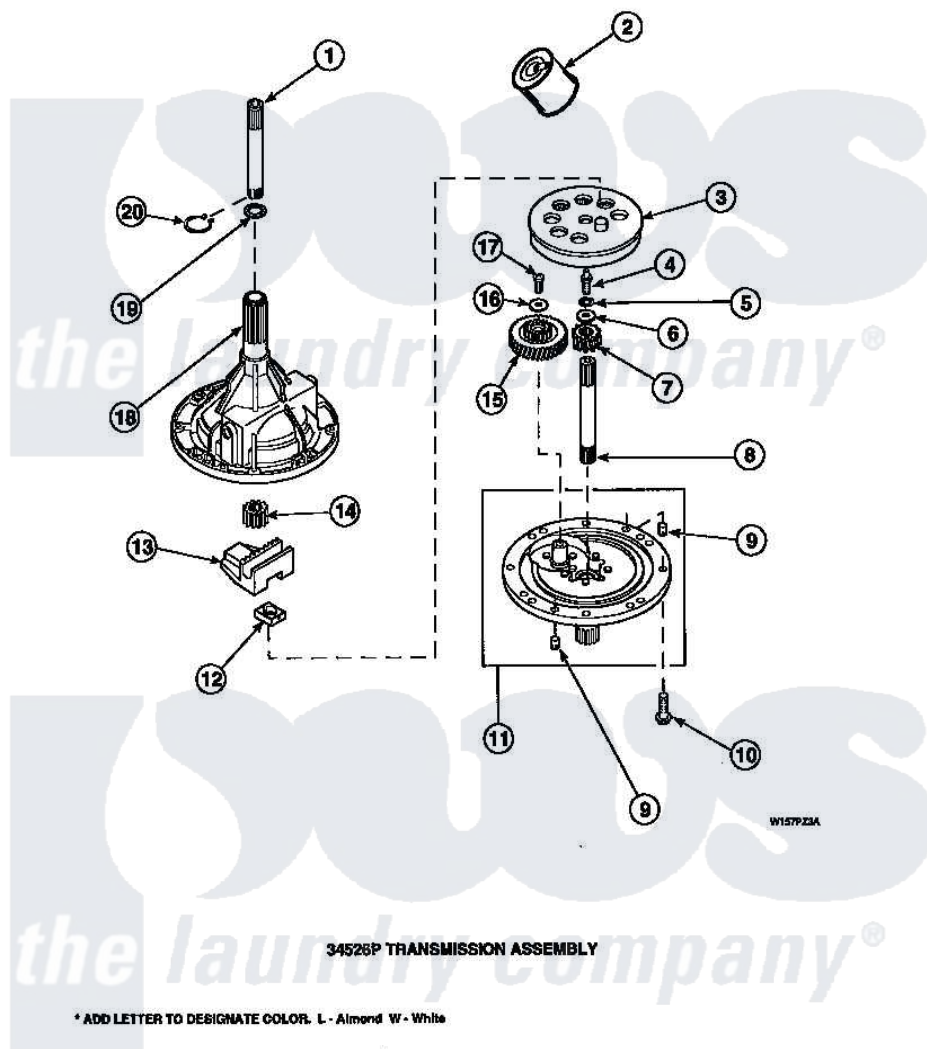

# Amana LW8303L2 (BOM: PLW8303L2 A) 01 - 34526P TRANSMISSION ASSY

Amana Residential Amana LW8303L2 (BOM: PLW8303L2 A) Washer Parts Parts Diagram 01 - 34526P TRANSMISSION ASSY

Click on the part number to view part

Item	Original Part Number	Replaced By	Status	Part Description
1	<a href="#">Y36570</a>			Shaft, Output
2	<a href="#">27243P</a>			Oil, CW Transmission F-
3	<a href="#">26577</a>			Assembly, Gear And Stud
4	27030		Not Available	SCREW, 1/4-20 SPECIAL
5	<a href="#">21456</a>			Lockwasher, 1/4 Intshkp
6	26509	<a href="#">40041501</a>		Washer
7	<a href="#">36562</a>			Pinion, Drive
8	<a href="#">34853</a>			Shaft, Input
9	<a href="#">27172</a>			Pin, Dowel
10	32814		Not Available	SCREW, 1/4-20X7/8 SERRA
11	<a href="#">38290</a>			Assembly, Cover
12	<a href="#">26493</a>			Slide
13	<a href="#">Y31526</a>			Rack
14	<a href="#">27003</a>			Pinion, Agitator
15	<a href="#">29161</a>			Gear, Reduction

16	29260	Not Available	WASHER
17	<a href="#">29273</a>		Screw, 1/4-20 X 3/8
18	33223	Not Available	ASSY, TRANSMISSION CASE
19	<a href="#">35092</a>		Washer, 3628id X 1.00 X .056
20	<a href="#">27197</a>		Ring, Retaining
NI	37577P	Not Available	SEALANT