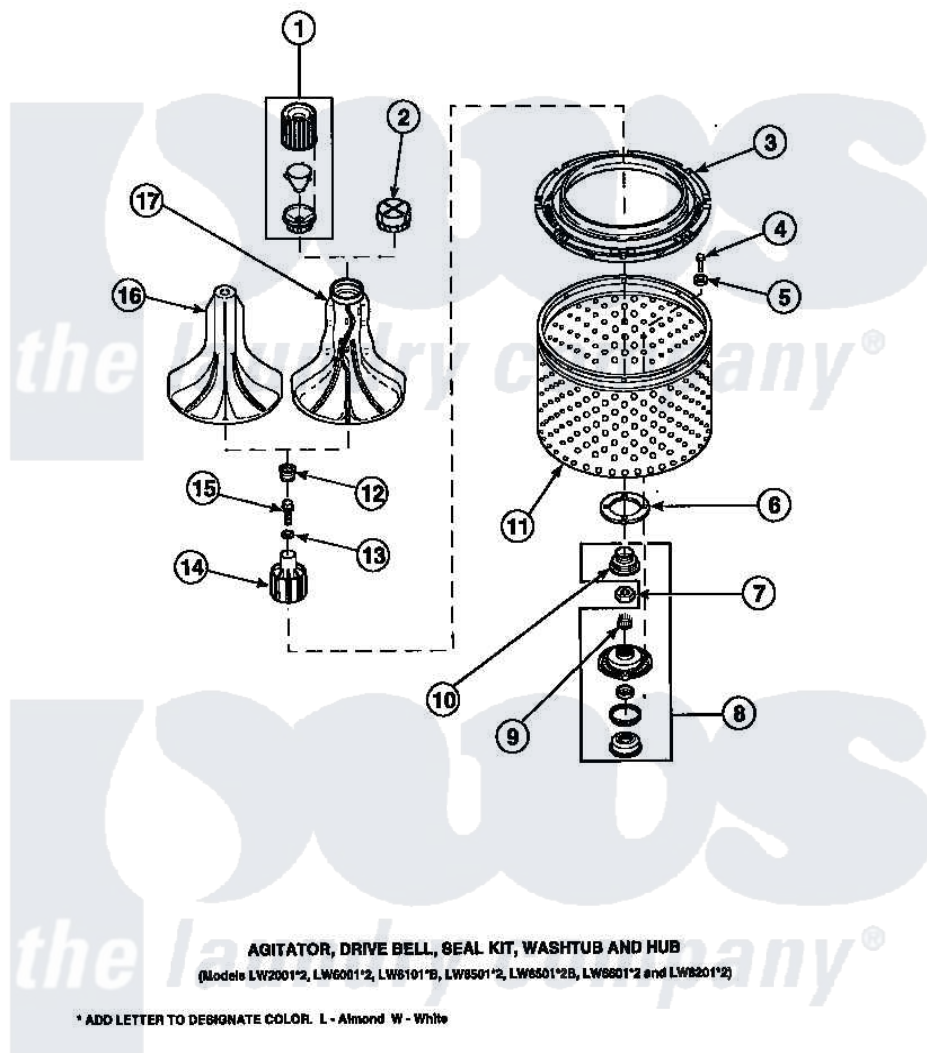

**Amana LW8303L2 (BOM: PLW8303L2 A) 02 - AGITATOR/DRIVE
BELL/SEAL KIT/TUB & HUB**

Amana Residential Amana LW8303L2 (BOM: PLW8303L2 A) Washer Parts Parts Diagram 02 - AGITATOR/DRIVE
BELL/SEAL KIT/TUB & HUB
Click on the part number to view part

Item	Original Part Number	Replaced By	Status	Part Description
1	36542	40002101W		Assembly, Fabric Softner
2	36515			Cap, Agitator
3	35035			Guard, Clothes
4	27202	W10116787		Screw
5	28094			Gasket
7	Y29220	40016301		Nut, Lock
9	29728	40008301		Insert, Spline
10	36425	40016101		Seal, Bell Drive
12	36511	40008401		Plug, Bell
13	36472			O-Ring
15	34288	40065102		Screw, Shoulder 1/4
16	33513			Agitator, Short-Coin