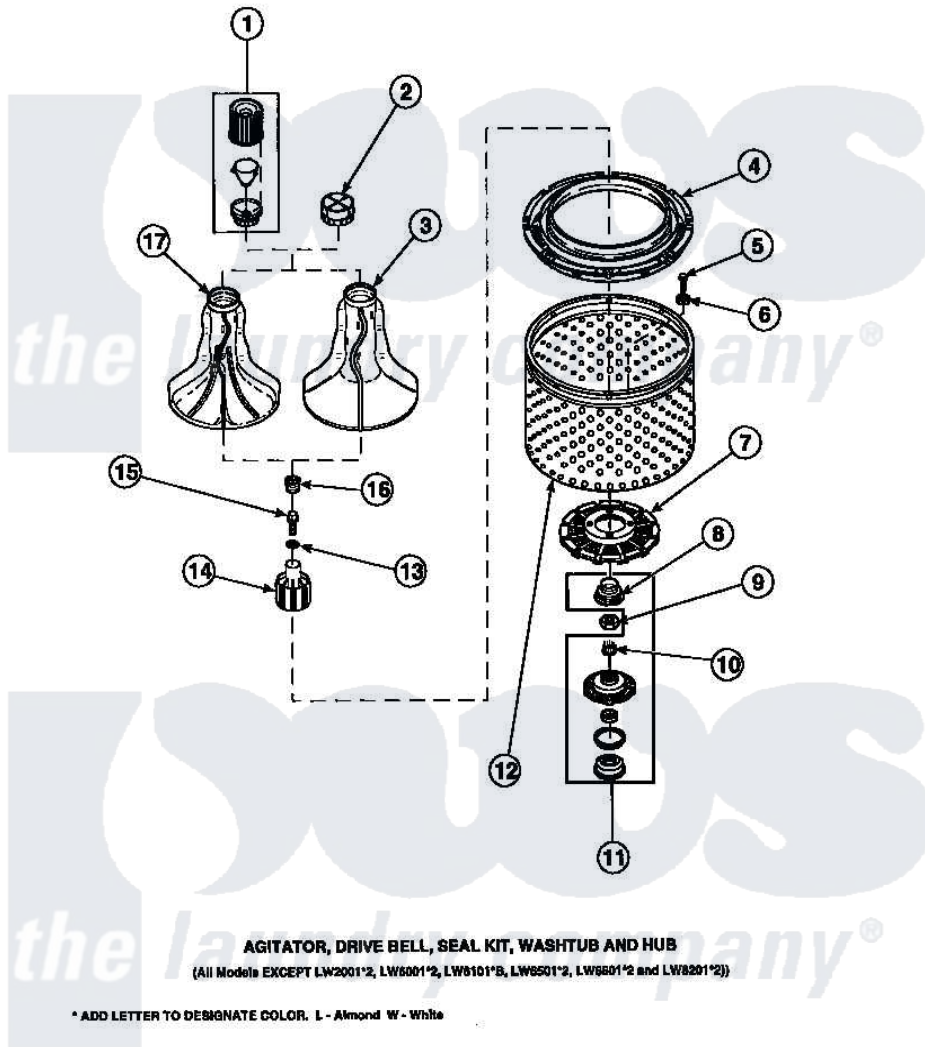

Amana LW8303L2 (BOM: PLW8303L2 A) 03 - AGITATOR/DRIVE BELL/SEAL KIT/TUB & HUB

Amana Residential Amana LW8303L2 (BOM: PLW8303L2 A) Washer Parts Parts Diagram 03 - AGITATOR/DRIVE BELL/SEAL KIT/TUB & HUB
 Click on the part number to view part

Item	Original Part Number	Replaced By	Status	Part Description
1	36542	40002101W		Assembly, Fabric Softner
2	36515			Cap, Agitator
3	36507	40000501W		Agitator, Flex Vane
4	35035			Guard, Clothes
5	27202	W10116787		Screw
6	28094			Gasket
7	32998	39371		Filter Lin
8	36425	40016101		Seal, Bell Drive
9	Y29220	40016301		Nut, Lock
10	29728	40008301		Insert, Spline
11	495P3	R9900552		Hub And Seal
12	33503P	39240P		Wash Tub
"	34518P		Not Available	WASHTUB STAINLESS STEEL
13	36472			O-Ring

14 36443P

[R9900189](#)

Kit, Drive Bell And Seal

15 34288

[40065102](#)

Screw, Shoulder 1/4

16 36511

[40008401](#)