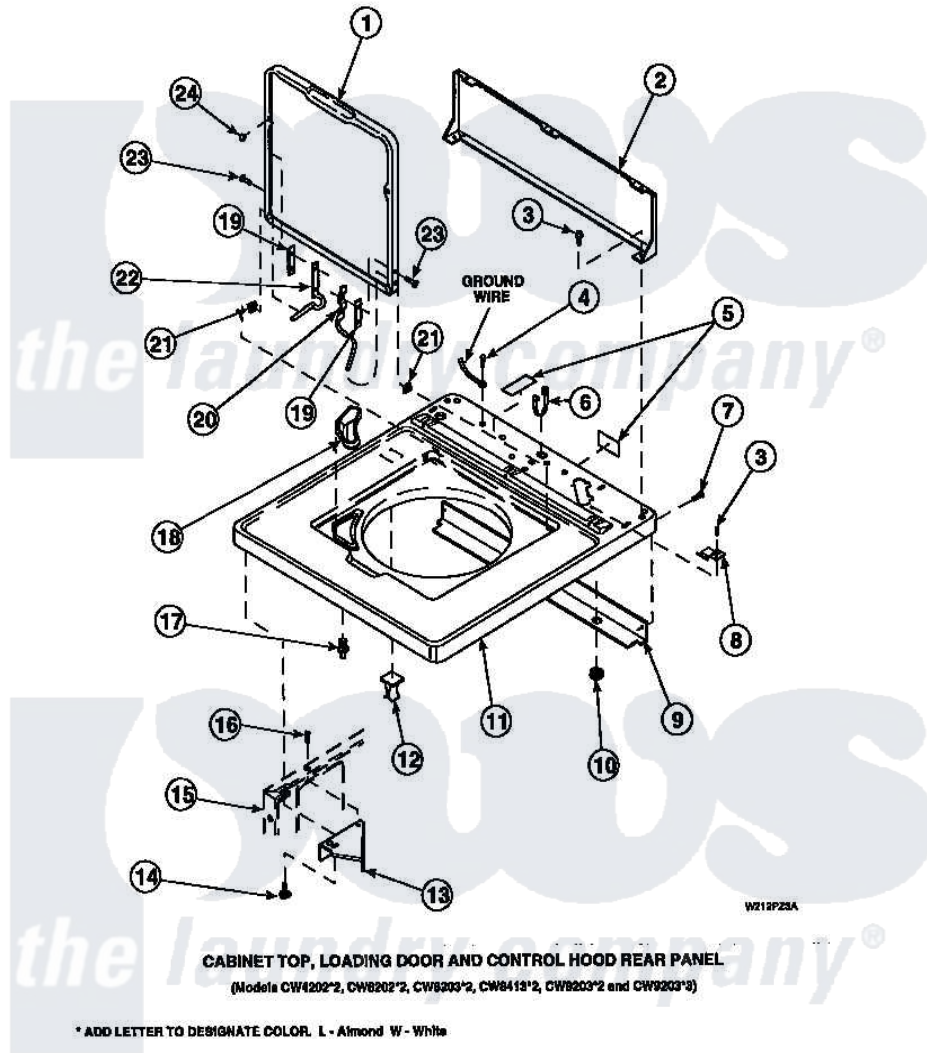

Amana LW8303L2 (BOM: PLW8303L2 A) 05 - CAB TOP/LOADING DR & CTRL HOOD REAR PAN

Amana Residential Amana LW8303L2 (BOM: PLW8303L2 A) Washer Parts Parts Diagram 05 - CAB TOP/LOADING DR & CTRL HOOD REAR PAN
 Click on the part number to view part

Item	Original Part Number	Replaced By	Status	Part Description
2	34903		Not Available	PANEL, BACK HOOD (USE 37782)
3	23962	W10116760		Screw
4	52909			Screw, 10B-16 X 1/2 HeX
6	21903	211881		Grommet, Cord Part Not Used-Gas Models Only
7	27196	27001200		Screw
8	35887	40063901		Clip, Hold Down
11	34902P		Not Available	TOP
12	36519		Not Available	CLIP
13	36034			Bracket, Director-Module
14	Y31644	27001200		Screw
15	34475P		Not Available	CABINET
16	36035		Not Available	SCREW,8-18X3/8 PHIL FLT HD
17	56534			Barrel, Support

18	34776	Not Available	DISPENSER,BLEACH
19	34338		Gasket, Hinge
20	36437		Hinge, Lid R
21	33446	40008201	Bushing, Hinge
22	36513		Hinge, Left
23	34337	W10119828	Screw, Lid Hinge Mounting
24	21685	40038001	Bumper