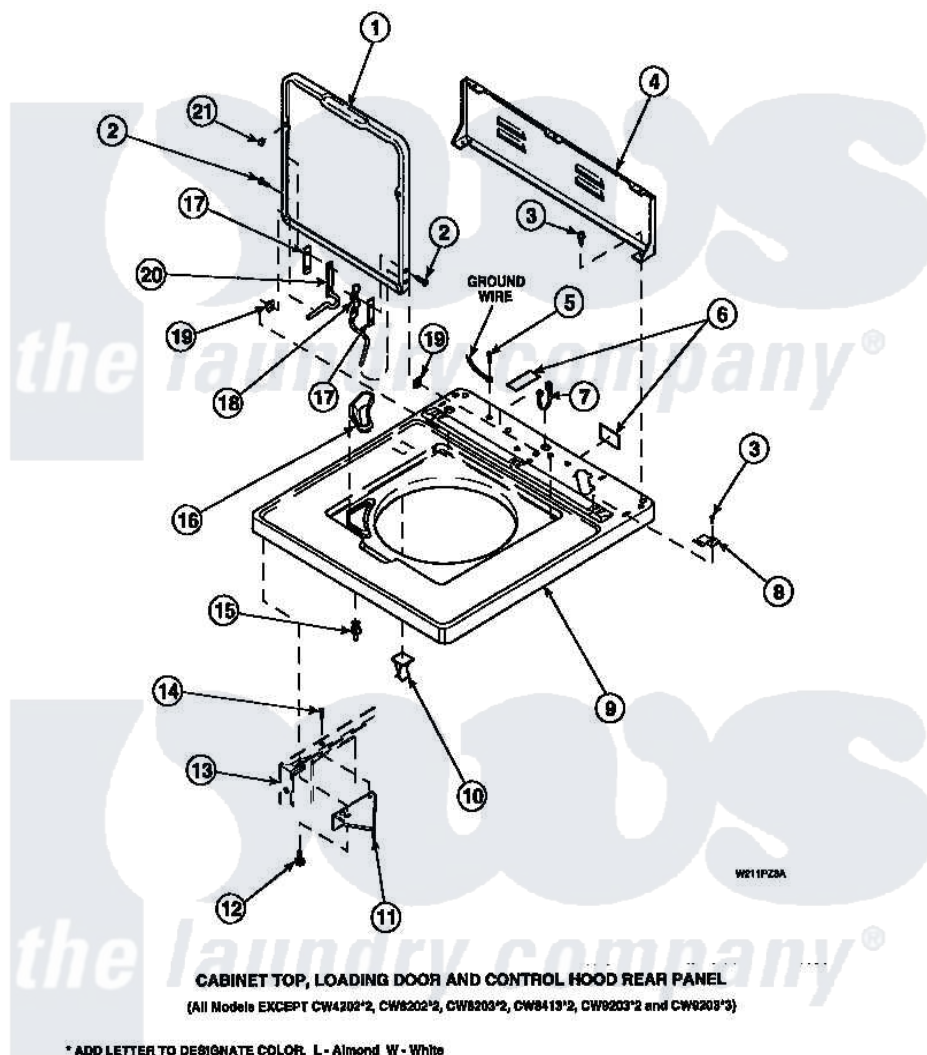

# Amana LW8303L2 (BOM: PLW8303L2 A) 06 - CAB TOP/LOADING DR & CTRL HOOD REAR PAN

Amana Residential Amana LW8303L2 (BOM: PLW8303L2 A) Washer Parts Parts Diagram 06 - CAB TOP/LOADING DR & CTRL HOOD REAR PAN  
 Click on the part number to view part

Item	Original Part Number	Replaced By	Status	Part Description
1	33541P		Not Available	LID
2	34337	<a href="#">W10119828</a>		Screw, Lid Hinge Mounting
3	23962	<a href="#">W10116760</a>		Screw
4	34903		Not Available	PANEL, BACK HOOD (USE 37782)
5	<a href="#">52909</a>			Screw, 10B-16 X 1/2 HeX
6	24903		Not Available	STICKER,DISCONNECT POW
7	21903	<a href="#">211881</a>		Grommet, Cord Part Not Used-Gas Models Only
8	35887	<a href="#">40063901</a>		Clip, Hold Down
9	34902P		Not Available	TOP
10	36519		Not Available	CLIP
11	<a href="#">36034</a>			Bracket, Director-Module
12	Y31644	<a href="#">27001200</a>		Screw
13	34475P		Not Available	CABINET

14	36035	Not Available	SCREW,8-18X3/8 PHIL FLT HD
15	<a href="#">56534</a>		Barrel, Support
16	34776	Not Available	DISPENSER,BLEACH
17	<a href="#">34338</a>		Gasket, Hinge
18	<a href="#">36437</a>		Hinge, Lid R
19	33446	<a href="#">4008201</a>	Bushing, Hinge
20	<a href="#">36513</a>		Hinge, Left
21	21685	<a href="#">40038001</a>	Bumper