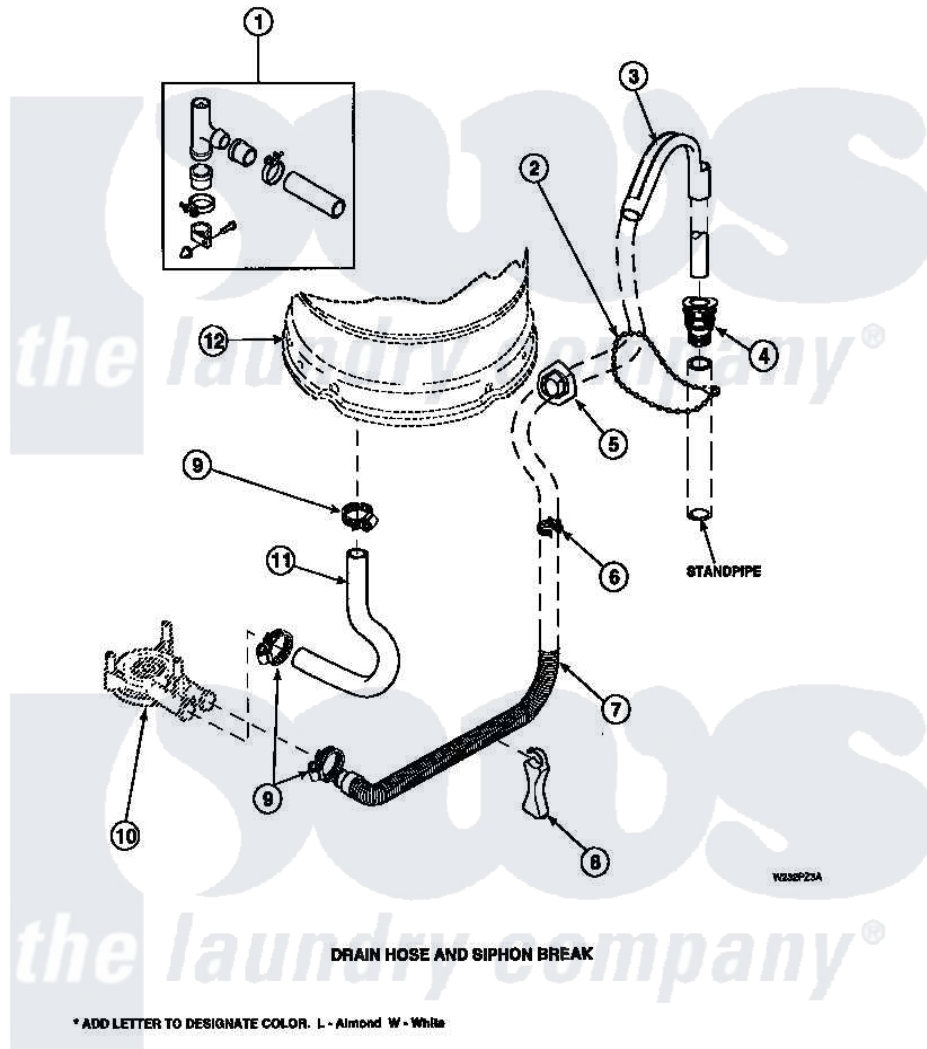

Amana LW8303L2 (BOM: PLW8303L2 A) 07 - DRAIN HOSE AND SIPHON BREAK

Amana Residential Amana LW8303L2 (BOM: PLW8303L2 A) Washer Parts Parts Diagram 07 - DRAIN HOSE AND SIPHON BREAK

Click on the part number to view part

Item	Original Part Number	Replaced By	Status	Part Description
1	562P3	76660		Break-Sphn
2	33489	8539404		Tie-Wire
3	33615	22003814		Retainer, Drain Hose
4	36878	40008101		Adapter, Standpipe
5	32219			Relief, Strain
6	36014			Clip, Retainer-Hose
7	37245	40053901		Hose, Drain
8	36522			Hose Support
"	35487			Support, Hose
9	36802	285655		Clamp, Hose
10	36863P	27001233		Pump
11	35753			Hose, Tub To Pump-Ddp
12	34438P			Assembly, Outer Tub