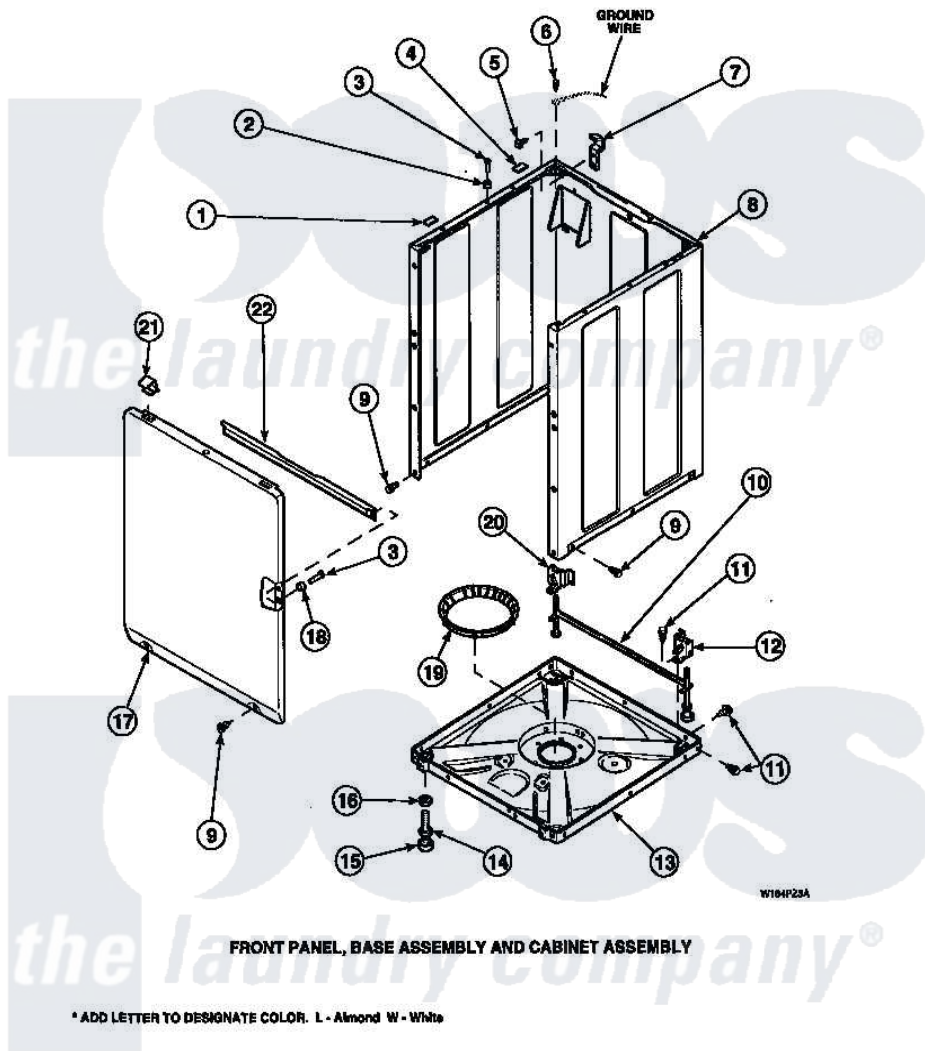

# Amana LW8303L2 (BOM: PLW8303L2 A) 08 - FRONT PANEL, BASE ASSY AND CABINET ASSY

Amana [Residential Amana LW8303L2 \(BOM: PLW8303L2 A\) Washer Parts](#) Parts Diagram 08 - FRONT PANEL, BASE ASSY AND CABINET ASSY  
 Click on the part number to view part

Item	Original Part Number	Replaced By	Status	Part Description
1	<a href="#">Y56128</a>			Pad, Bumper
2	56079	<a href="#">505187</a>		Locator, Panel
3	32671	<a href="#">Y014874</a>		Screw, Idler Arm And Sleeve
4	<a href="#">36226</a>			Pad, Bumper .25
5	34499		Not Available	SCREW, No.10B X 1/4 TAP IN HX
6	23962	<a href="#">W10116760</a>		Screw
7	<a href="#">Y27103</a>			Hinge, Hold-Down Lug
8	34475P		Not Available	CABINET
9	27196	<a href="#">27001200</a>		Screw
10	<a href="#">34443</a>			Assembly, Leg And Stabilizer
11	35148		Not Available	SCREW, 1/4-14 X 3/8 HX HD
12	36036		Not Available	BRACKET, SLL-RIGHT
13	<a href="#">36599P</a>			Assembly Nut/ Leg Base
"	<a href="#">34434P</a>			Assembly Nut/Leg Base

14	Y34319	<a href="#">22003428</a>	Leg, Adjustable
15	34318	<a href="#">40016001</a>	Foot, Rubber
16	Y21899	<a href="#">40038101</a>	Nut, Leg
17	34656P	Not Available	NOT GOOD No. SEE NOTE PNL, FRONT
18	<a href="#">28102</a>		Locator, Panel
19	36108	Not Available	SNUBBER PAD & ISOLATOR
20	<a href="#">36037</a>		Bracket, SII-Left
21	<a href="#">35865</a>		Clip, Hold-Down Front Panel
22	Y35097	Not Available	BRACE, FRT PNL