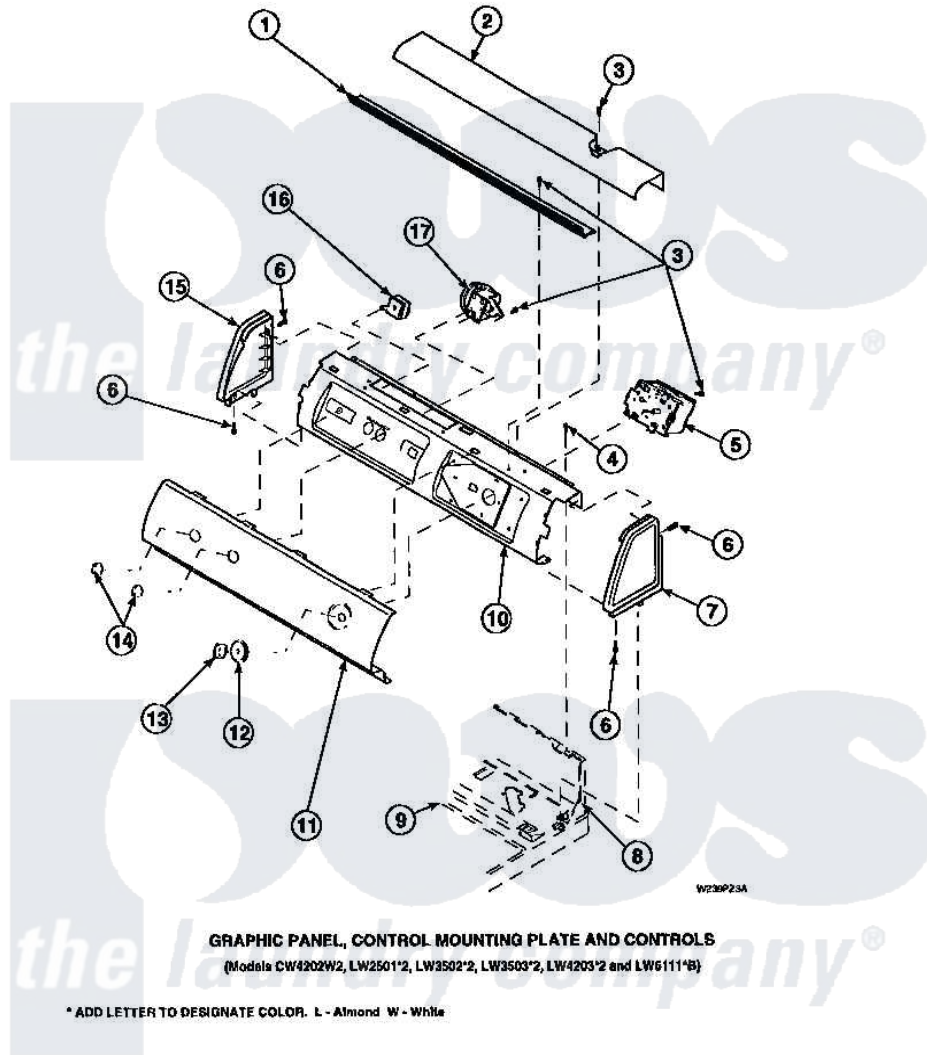

Amana LW8303L2 (BOM: PLW8303L2 A) 09 - GRAPHIC PANEL, CTRL
MTG PLATE AND CTRLS

Amana Residential Amana LW8303L2 (BOM: PLW8303L2 A) Washer Parts Parts Diagram 09 - GRAPHIC PANEL, CTRL
MTG PLATE AND CTRLS
Click on the part number to view part

Item	Original Part Number	Replaced By	Status	Part Description
1	Y34826		Not Available	DIFFUSER,LAMP-CLEAR
3	23962	W10116760		Screw
4	34904	489355		Screw, 8 X 1/2
6	501086	90767		Screw, 8A X 3/8 HeX Washer Head Tapping
8	34903		Not Available	PANEL, BACK HOOD (USE 37782)
9	34902P		Not Available	TOP
10	34821		Not Available	CONTROL MOUNTING PLATE
17	36045	40055101		Switch, Pressure