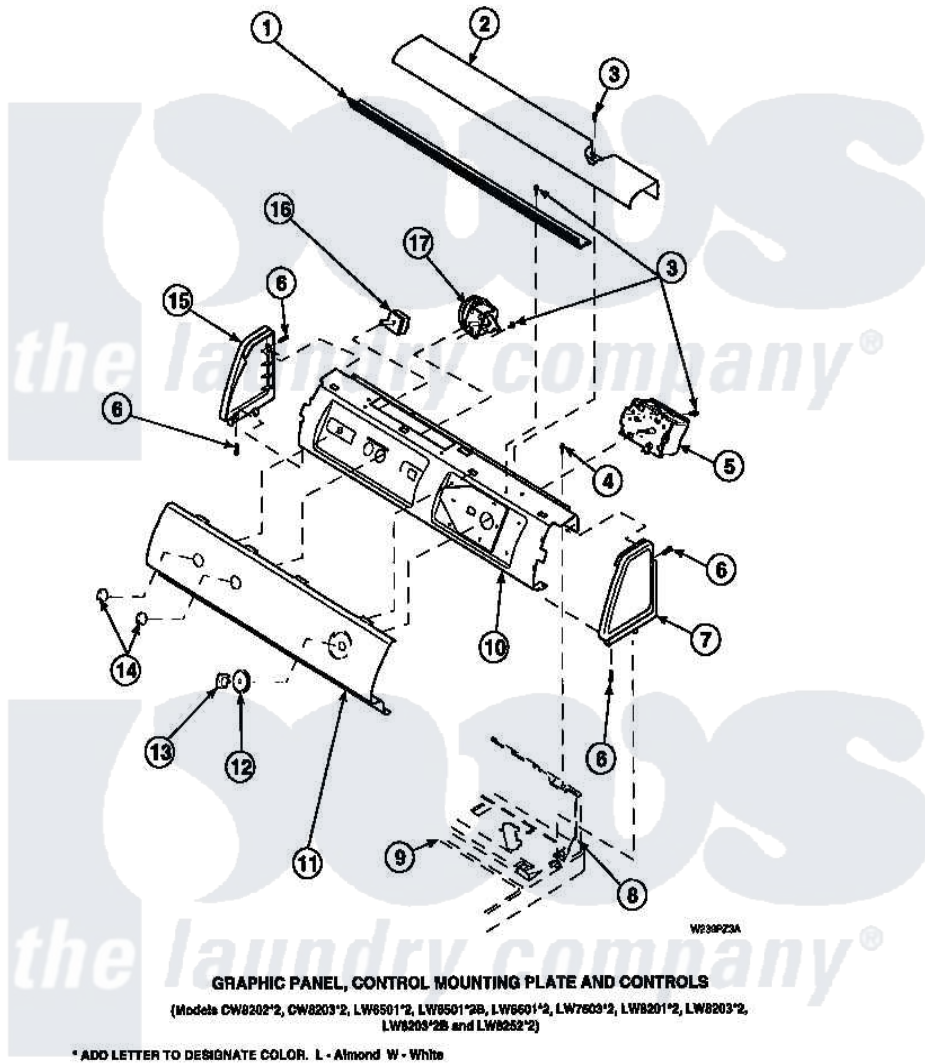

**Amana LW8303L2 (BOM: PLW8303L2 A) 10 - GRAPHIC PANEL, CTRL
MTG PLATE AND CTRLS**

Amana Residential Amana LW8303L2 (BOM: PLW8303L2 A) Washer Parts Parts Diagram 10 - GRAPHIC PANEL, CTRL
MTG PLATE AND CTRLS
 Click on the part number to view part

Item	Original Part Number	Replaced By	Status	Part Description
1	Y34826		Not Available	DIFFUSER,LAMP-CLEAR
2	34824		Not Available	TOP COVER
3	23962	W10116760		Screw
4	34904	489355		Screw, 8 X 1/2
6	501086	90767		Screw, 8A X 3/8 HeX Washer Head Tapping
7	34817		Not Available	END CAP(RIGHT)
8	34903		Not Available	PANEL, BACK HOOD (USE 37782)
9	34902P		Not Available	TOP
10	34821		Not Available	CONTROL MOUNTING PLATE
12	36700		Not Available	TIMER KNOB SKIRT
13	35333		Not Available	TIMER KNOB
14	36701		Not Available	KNOB, TEMP
15	34818		Not Available	END CAP(LEFT)