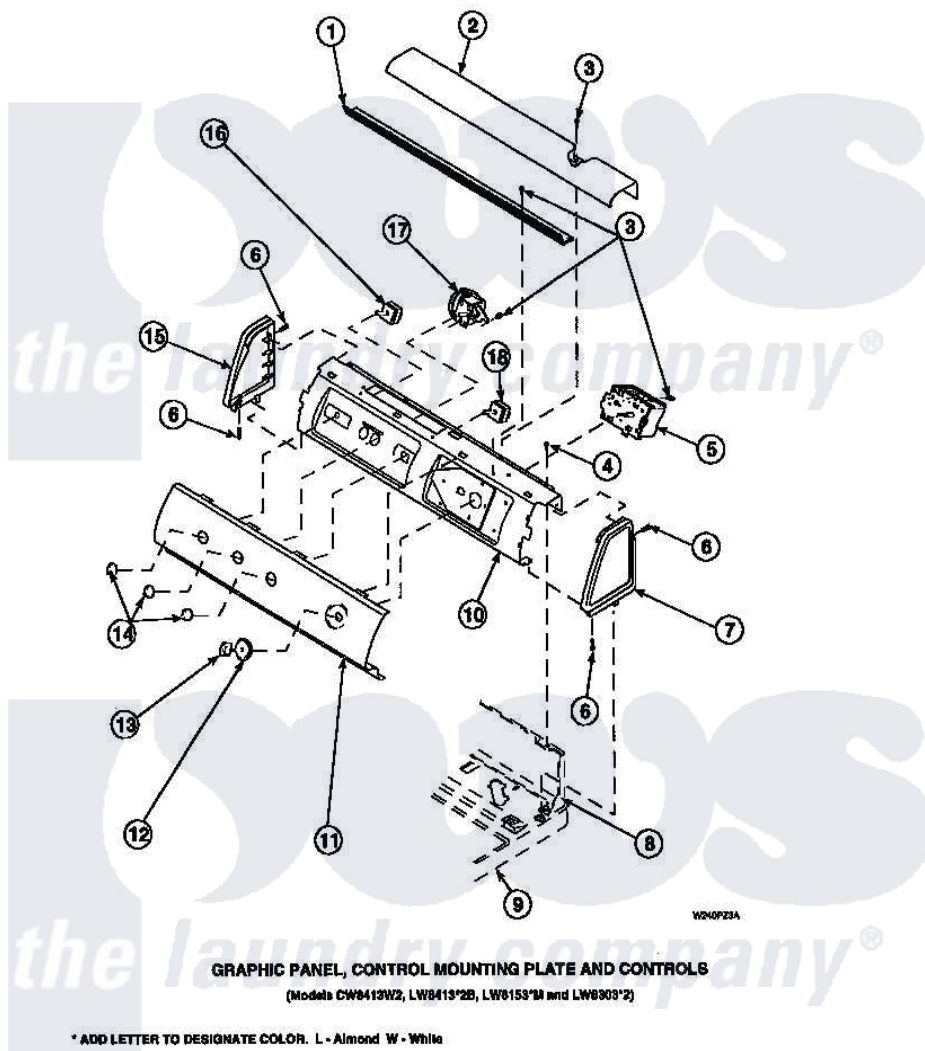

Amana LW8303L2 (BOM: PLW8303L2 A) 11 - GRAPHIC PANEL, CTRL  
MTG PLATE AND CTRLS

Amana Residential Amana LW8303L2 (BOM: PLW8303L2 A) Washer Parts Parts Diagram 11 - GRAPHIC PANEL, CTRL  
MTG PLATE AND CTRLS  
Click on the part number to view part

Item	Original Part Number	Replaced By	Status	Part Description
1	Y34826		Not Available	DIFFUSER,LAMP-CLEAR
2	34824		Not Available	TOP COVER
3	23962	<a href="#">W10116760</a>		Screw
4	34904	<a href="#">489355</a>		Screw, 8 X 1/2
6	501086	<a href="#">90767</a>		Screw, 8A X 3/8 HeX Washer Head Tapping
7	34817		Not Available	END CAP(RIGHT)
8	34903		Not Available	PANEL, BACK HOOD (USE 37782)
9	34902P		Not Available	TOP
10	34821		Not Available	CONTROL MOUNTING PLATE
12	36700		Not Available	TIMER KNOB SKIRT
13	35333		Not Available	TIMER KNOB
14	36701		Not Available	KNOB, TEMP
15	34818		Not Available	END CAP(LEFT)

16 36335  
18 36045

[40046601](#)  
[40055101](#)

Switch, Temperature Select  
Switch, Pressure