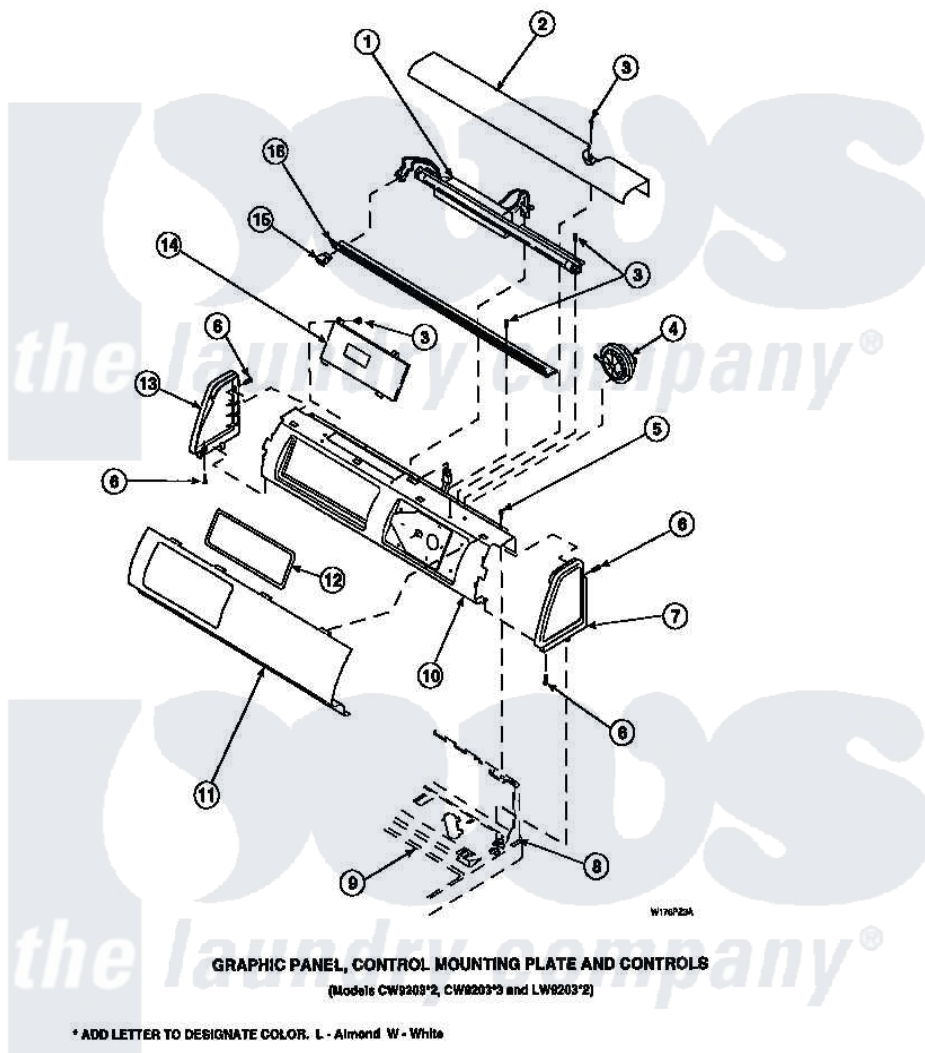

Amana LW8303L2 (BOM: PLW8303L2 A) 12 - GRAPHIC PANEL, CTRL
MTG PLATE AND CTRLS

Amana Residential Amana LW8303L2 (BOM: PLW8303L2 A) Washer Parts Parts Diagram 12 - GRAPHIC PANEL, CTRL
MTG PLATE AND CTRLS
Click on the part number to view part

Item	Original Part Number	Replaced By	Status	Part Description
2	34824		Not Available	TOP COVER
3	23962	W10116760		Screw
5	34904	489355		Screw, 8 X 1/2
6	501086	90767		Screw, 8A X 3/8 HeX Washer Head Tapping
7	34817		Not Available	END CAP(RIGHT)
8	34903		Not Available	PANEL, BACK HOOD (USE 37782)
9	34902P		Not Available	TOP
13	34818		Not Available	END CAP(LEFT)