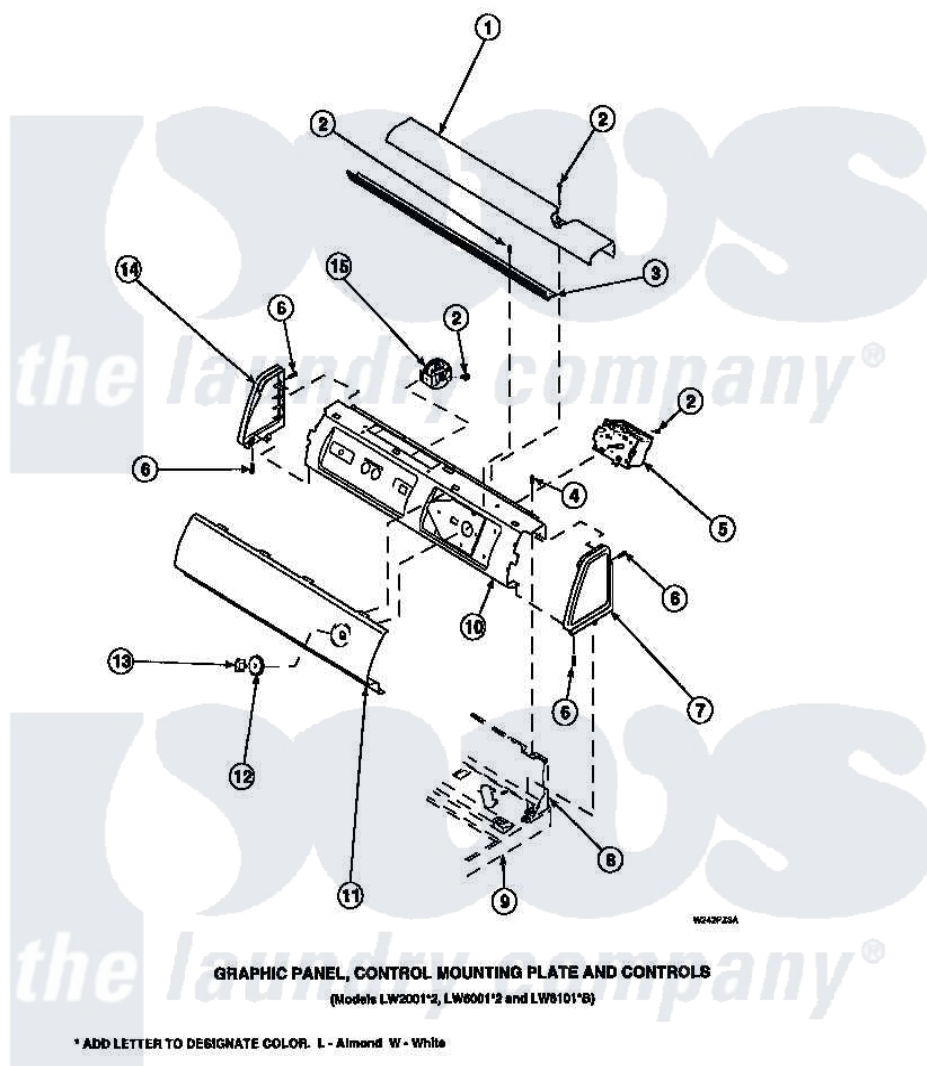

Amana LW8303L2 (BOM: PLW8303L2 A) 13 - GRAPHIC PANEL, CTRL MTG PLATE AND CTRLS

Amana Residential Amana LW8303L2 (BOM: PLW8303L2 A) Washer Parts Parts Diagram 13 - GRAPHIC PANEL, CTRL
MTG PLATE AND CTRLS
Click on the part number to view part

Item	Original Part Number	Replaced By	Status	Part Description
2	23962	W10116760		Screw
3	Y34826		Not Available	DIFFUSER,LAMP-CLEAR
4	34904	489355		Screw, 8 X 1/2
6	501086	90767		Screw, 8A X 3/8 HeX Washer Head Tapping
7	34817		Not Available	END CAP(RIGHT)
8	34903		Not Available	PANEL, BACK HOOD (USE 37782)
9	34902P		Not Available	TOP
10	34821		Not Available	CONTROL MOUNTING PLATE
12	33817		Not Available	ASSY,TIMER SKIRT-BLACK
13	33897			Knob, Timer-Washer-Blac
14	34818		Not Available	END CAP(LEFT)