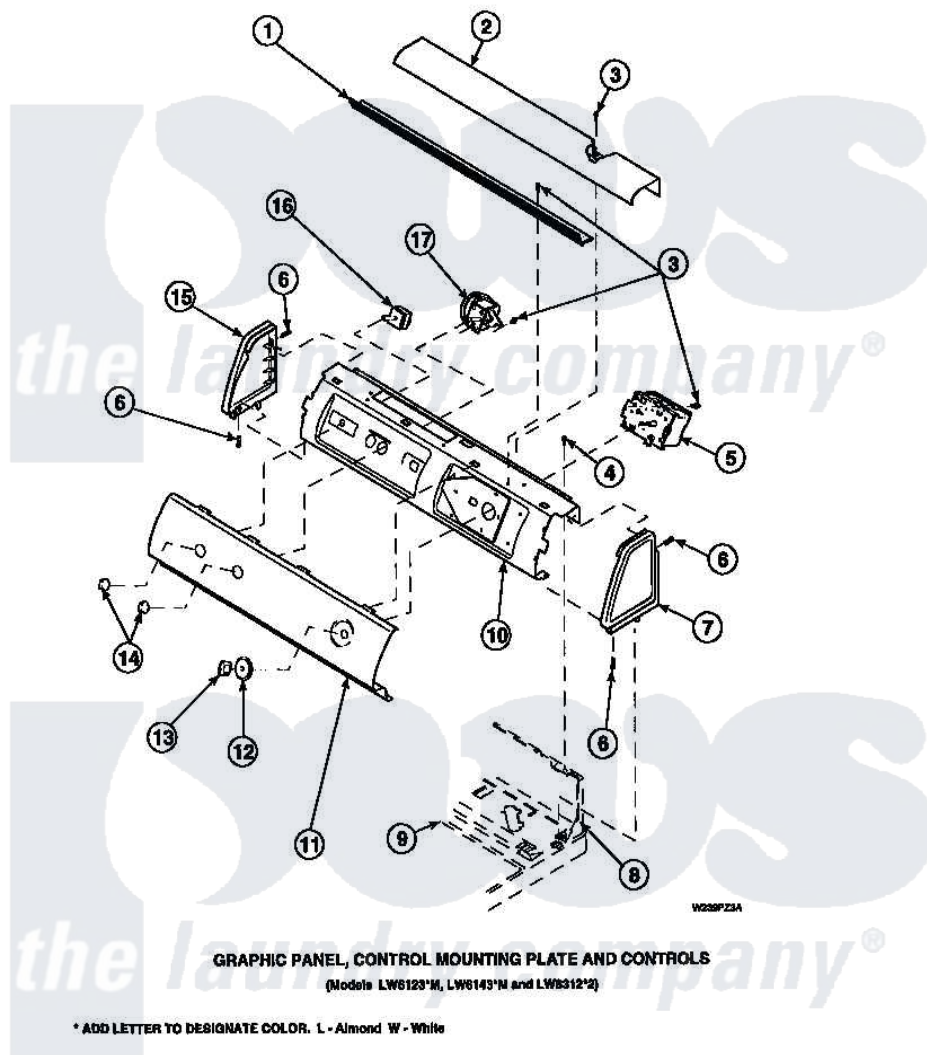

Amana LW8303L2 (BOM: PLW8303L2 A) 14 - GRAPHIC PANEL, CTRL  
MTG PLATE AND CTRLS

Amana Residential Amana LW8303L2 (BOM: PLW8303L2 A) Washer Parts Parts Diagram 14 - GRAPHIC PANEL, CTRL  
MTG PLATE AND CTRLS  
Click on the part number to view part

Item	Original Part Number	Replaced By	Status	Part Description
1	Y34826		Not Available	DIFFUSER,LAMP-CLEAR
2	34824		Not Available	TOP COVER
3	23962	<a href="#">W10116760</a>		Screw
4	34904	<a href="#">489355</a>		Screw, 8 X 1/2
5	<a href="#">36607</a>			Timer, 4 Cycle
6	501086	<a href="#">90767</a>		Screw, 8A X 3/8 HeX Washer Head Tapping
7	34817		Not Available	END CAP(RIGHT)
8	34903		Not Available	PANEL, BACK HOOD (USE 37782)
9	34902P		Not Available	TOP
10	36630		Not Available	GRAPHIC PANEL
11	34821		Not Available	CONTROL MOUNTING PLATE
12	36700		Not Available	TIMER KNOB SKIRT
13	35333		Not Available	TIMER KNOB

14	36701		Not Available	KNOB, TEMP
15	34818		Not Available	END CAP(LEFT)
16	36335	<a href="#">40046601</a>		Switch, Temperature Select
17	36045	<a href="#">40055101</a>		Switch, Pressure