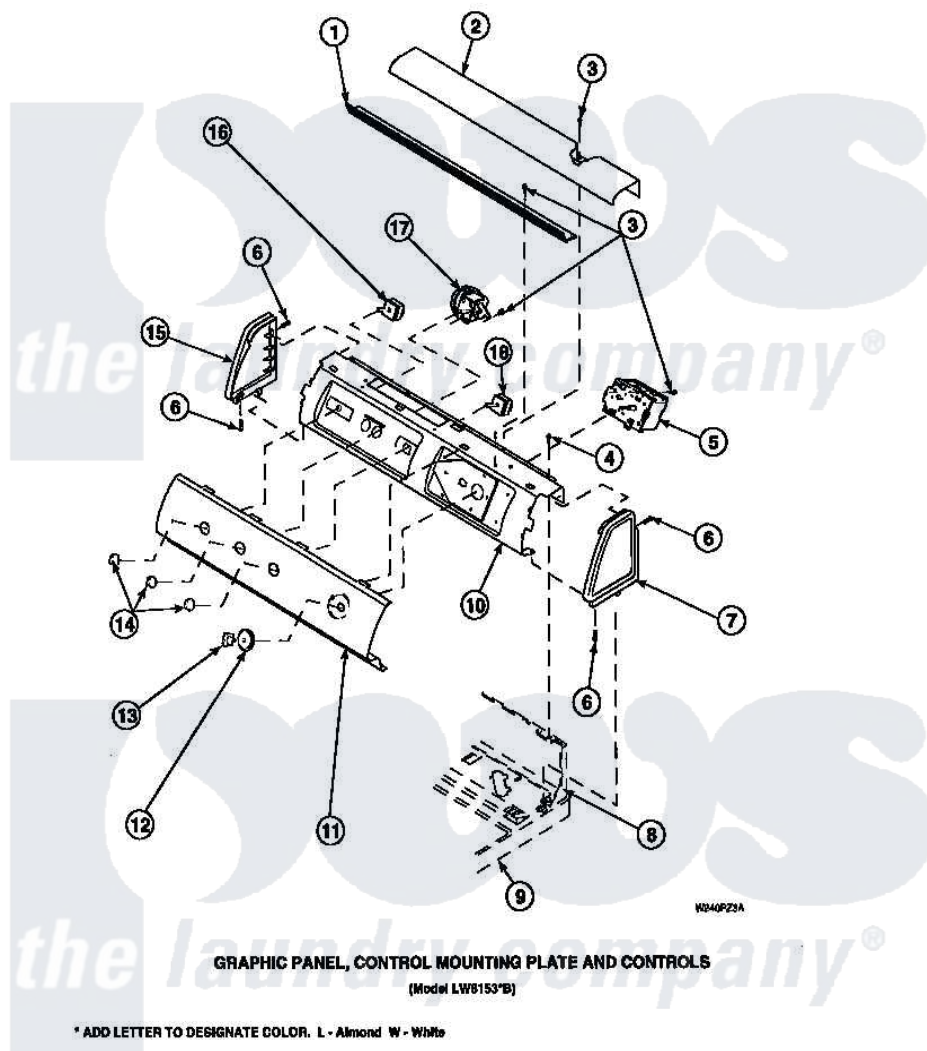

Amana LW8303L2 (BOM: PLW8303L2 A) 15 - GRAPHIC PANEL, CTRL
MTG PLATE AND CTRLS

Amana Residential Amana LW8303L2 (BOM: PLW8303L2 A) Washer Parts Parts Diagram 15 - GRAPHIC PANEL, CTRL
MTG PLATE AND CTRLS
Click on the part number to view part

Item	Original Part Number	Replaced By	Status	Part Description
1	Y34826		Not Available	DIFFUSER,LAMP-CLEAR
3	23962	W10116760		Screw
4	34904	489355		Screw, 8 X 1/2
6	501086	90767		Screw, 8A X 3/8 HeX Washer Head Tapping
8	34903		Not Available	PANEL, BACK HOOD (USE 37782)
9	34902P		Not Available	TOP
10	34821		Not Available	CONTROL MOUNTING PLATE
16	36335	40046601		Switch, Temperature Select
17	36045	40055101		Switch, Pressure