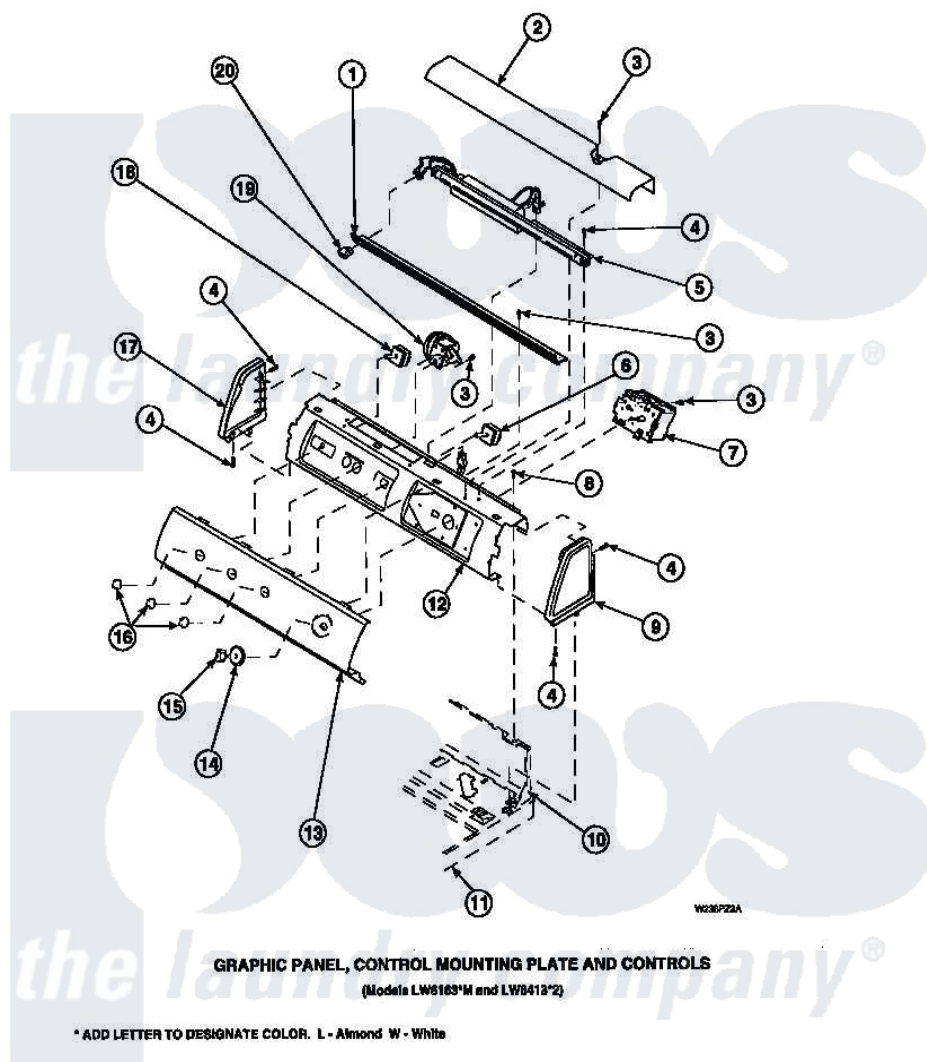

Amana LW8303L2 (BOM: PLW8303L2 A) 16 - GRAPHIC PANEL, CTRL MTG PLATE AND CTRLS

Amana Residential Amana LW8303L2 (BOM: PLW8303L2 A) Washer Parts Parts Diagram 16 - GRAPHIC PANEL, CTRL MTG PLATE AND CTRLS
Click on the part number to view part

Item	Original Part Number	Replaced By	Status	Part Description
2	34824		Not Available	TOP COVER
3	23962	W10116760		Screw
4	501086	90767		Screw, 8A X 3/8 HeX Washer Head Tapping
8	34904	489355		Screw, 8 X 1/2
9	34817		Not Available	END CAP(RIGHT)
10	34903		Not Available	PANEL, BACK HOOD (USE 37782)
11	34902P		Not Available	TOP
12	34821		Not Available	CONTROL MOUNTING PLATE
14	36700		Not Available	TIMER KNOB SKIRT
15	35333		Not Available	TIMER KNOB
16	36701		Not Available	KNOB, TEMP
17	34818		Not Available	END CAP(LEFT)
18	36335	40046601		Switch, Temperature Select