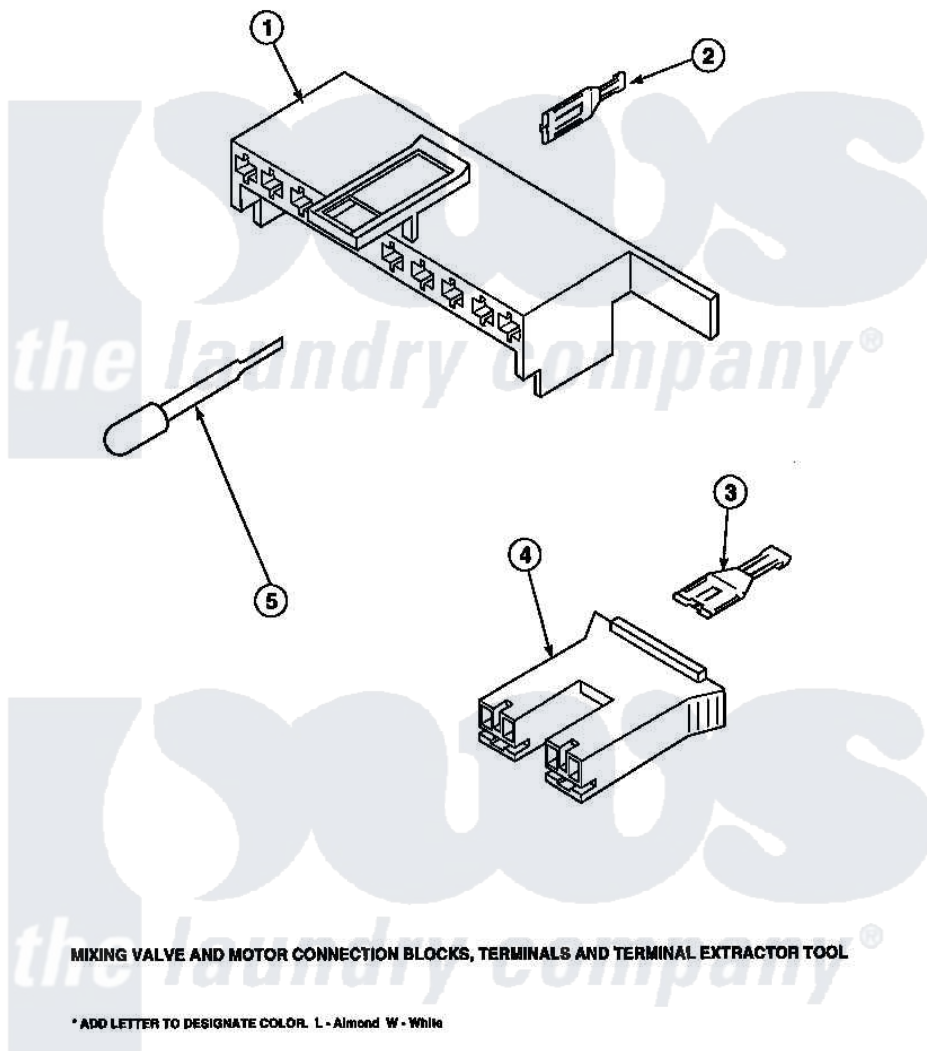

**Amana LW8303L2 (BOM: PLW8303L2 A) 19 - MIXING VALVE & MOTOR  
CONN BLOCKS, TERM**

Amana [Residential Amana LW8303L2 \(BOM: PLW8303L2 A\) Washer Parts](#) Parts Diagram 19 - MIXING VALVE & MOTOR CONN BLOCKS, TERM  
[Click on the part number to view part](#)

Item	Original Part Number	Replaced By	Status	Part Description
1	<a href="#">34677</a>			10 Circuit Plug
2	<a href="#">Y00188</a>			Molex Terminal
3	Y00121		Not Available	SPADE TERMINAL(12 GAUGE) (1/4 INCH-(2) 18 GAUGE WIRES O
4	<a href="#">34676</a>			Plug
"	34675		Not Available	PLUG
5	<a href="#">283P4</a>			Terminal Extractor Tool