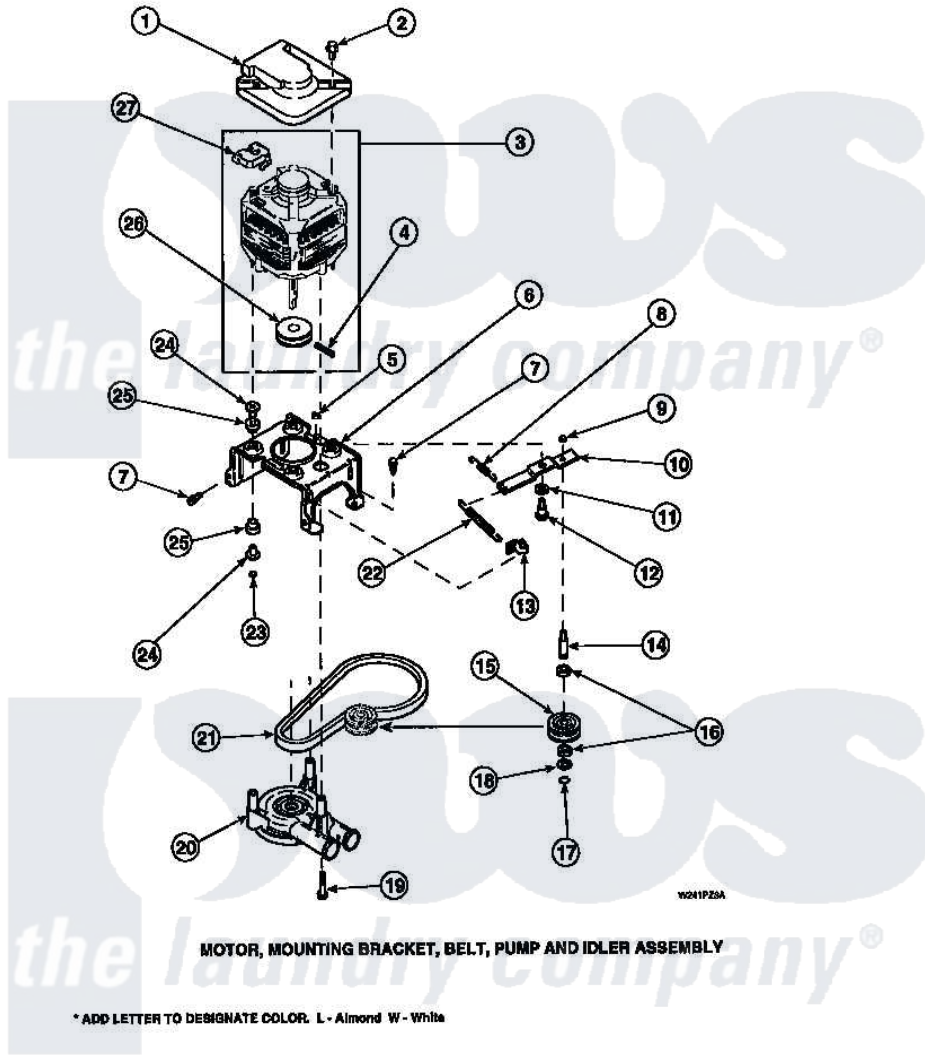

**Amana LW8303L2 (BOM: PLW8303L2 A) 20 - MOTOR, MTG BRKT, BELT, PUMP & IDLER ASSY**

Amana Residential Amana LW8303L2 (BOM: PLW8303L2 A) Washer Parts Parts Diagram 20 - MOTOR, MTG BRKT, BELT, PUMP & IDLER ASSY  
 Click on the part number to view part

Item	Original Part Number	Replaced By	Status	Part Description
1	34754	<a href="#">40112301</a>		Shield, Motor
2	36639	<a href="#">4312464</a>		Screw
3	34571P	<a href="#">27001215</a>		Motor W/Pulley
4	<a href="#">23750</a>			Pin, Roll
5	52566	<a href="#">27001225</a>		Nut, Jam Mid Lock 1/4-20
6	34890		Not Available	BRACKET,MOTOR MOUNT
"	<a href="#">37415P</a>			Kit, Motor Brkt
"	37415	<a href="#">37415P</a>		Kit, Motor Brkt
7	Y31645	<a href="#">27001200</a>		Screw
8	30620		Not Available	SPRING,IDLER LEVER HEL
9	28803	<a href="#">2221070</a>		Clamp, Nylon
10	31054	<a href="#">40041002</a>		Lever, Idler
"	37443	<a href="#">40041002</a>		Lever, Idler
11	81392	<a href="#">40054701</a>		Washer
12	27229	<a href="#">40038901</a>		Screw, 1/4-20

13	<a href="#">28849</a>		Clip, Spring
14	<a href="#">28802</a>		Shaft, Idler
15	28800	Not Available	WHEEL, IDLER
16	<a href="#">Y29443</a>		Washer, Felt
17	<a href="#">23748</a>		Ring, Retaining
18	<a href="#">52549</a>		Washer, 501 ID X3/4 Odx
19	Y34565	<a href="#">40063701</a>	Screw, 10-16 x 1.75
20	36863P	<a href="#">27001233</a>	Pump
21	<a href="#">28808</a>		Belt, Agitate And Spin
22	<a href="#">37366</a>		Spring, Idler
"	<a href="#">37606</a>		Spring, Idler Lever
23	35423	<a href="#">3400029</a>	Nut, Adapter Plate
24	<a href="#">34791</a>		Post, Mount-Motor
25	<a href="#">34788</a>		Mount, Motor
26	27171	Not Available	PULLEY, MOTOR
27	35632	Not Available	SWITCH, MOTOR