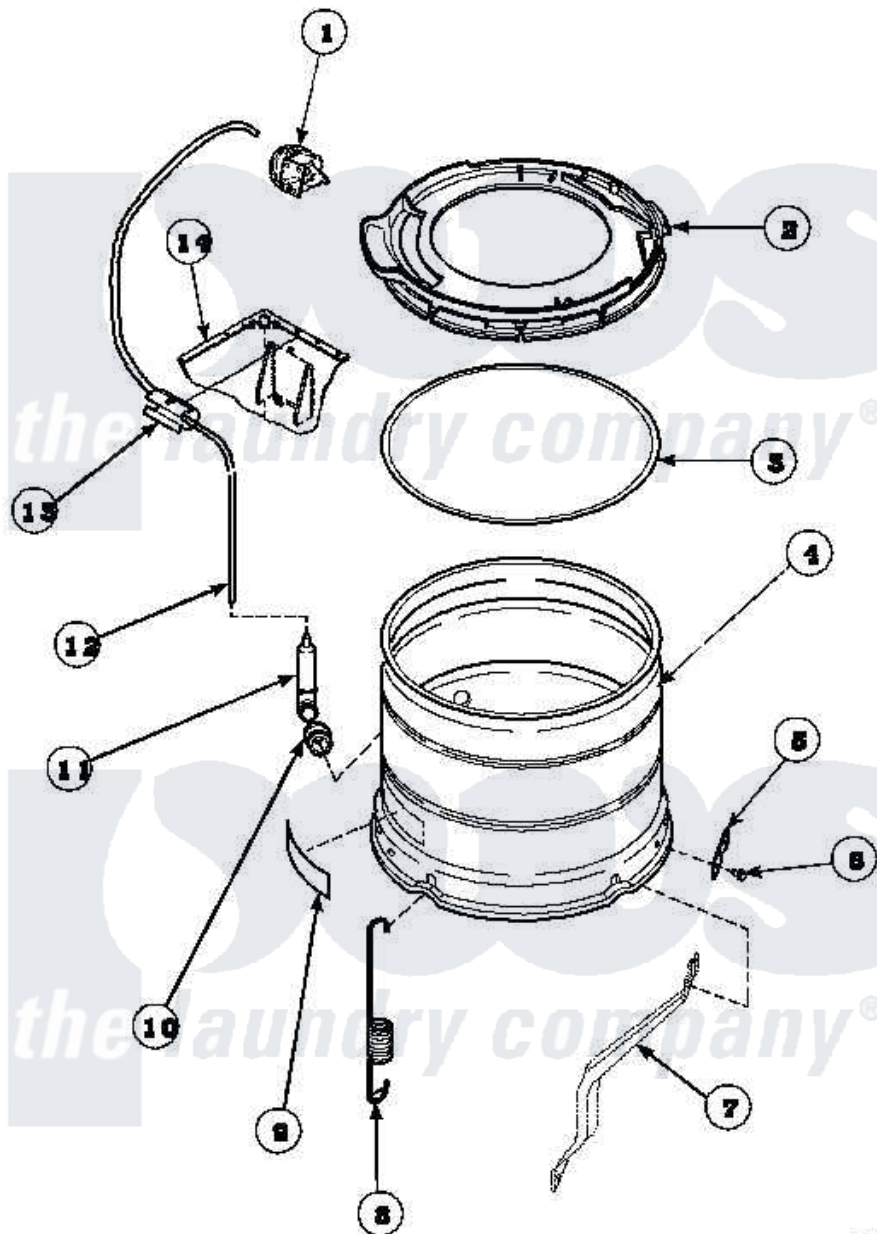

Amana LW8303L2 (BOM: PLW8303L2 A) 21 - OUTER TUB, COVER AND PRESSURE HOSE

Amana Residential Amana LW8303L2 (BOM: PLW8303L2 A) Washer Parts Parts Diagram 21 - OUTER TUB, COVER AND PRESSURE HOSE

Click on the part number to view part

Item	Original Part Number	Replaced By	Status	Part Description
1	36045	40055101		Switch, Pressure
2	36025P			Assembly, Tub Cover and Gasket
3	32857			Gasket, Tub Cover Small
4	34438P			Assembly, Outer Tub
5	27926			Plate, Leg .063
6	35369	40128701		Screw, 5/16-18 X .50
7	34471		Not Available	LEG,SUPPORT
8	35948			Spring, Leg-Large Tub
9	500049		Not Available	STICKER
10	29175	40037801		Grommet
11	30907	40008501		Assembly, Pressure Bulb
12	29213	39125		Tubing 31
13	36985		Not Available	CLIP, HOSE
14	34475P		Not Available	CABINET