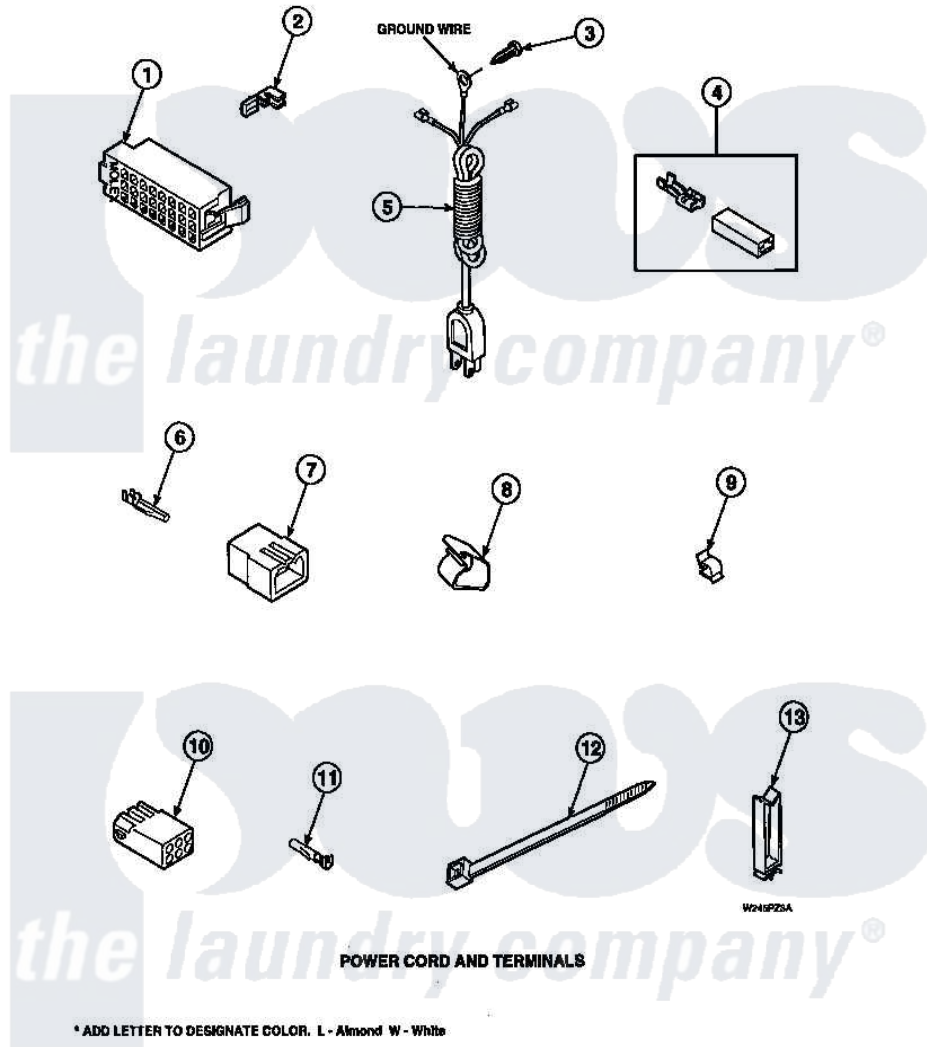

Amana LW8303L2 (BOM: PLW8303L2 A) 23 - POWER CORD AND TERMINALS

Amana Residential Amana LW8303L2 (BOM: PLW8303L2 A) Washer Parts Parts Diagram 23 - POWER CORD AND TERMINALS

Click on the part number to view part

Item	Original Part Number	Replaced By	Status	Part Description
1	34123			Housing, LH -24 Position
"	32746			Housing, RH-24 Positi
2	Y00188			Molex Terminal
3	52909			Screw, 10B-16 X 1/2 HeX
4	00234	00359		Terminal Ultra Pod 250 X032F
5	Y34458		Not Available	POWER CORD ALL
6	Y00116			Terminal, Pin-Male
7	26302		Not Available	PLUG, 1 CIRCUIT
"	23041			Plug, 6 Circuit
"	23033			Plug, 9 Circuit
8	35521		Not Available	CLIP, HARNESS HOLDER
9	21036			Clip, Cable
10	26708			Receptacle, 6 Circuit
"	26301			Receptacle, Molex
"	26163			Receptacle, 9 Circuit

11	Y00117	5011-XX	093 Female Socket
12	36466	M0321209	Tie-Electrical
13	36274	Not Available	CLIP, HARNESS