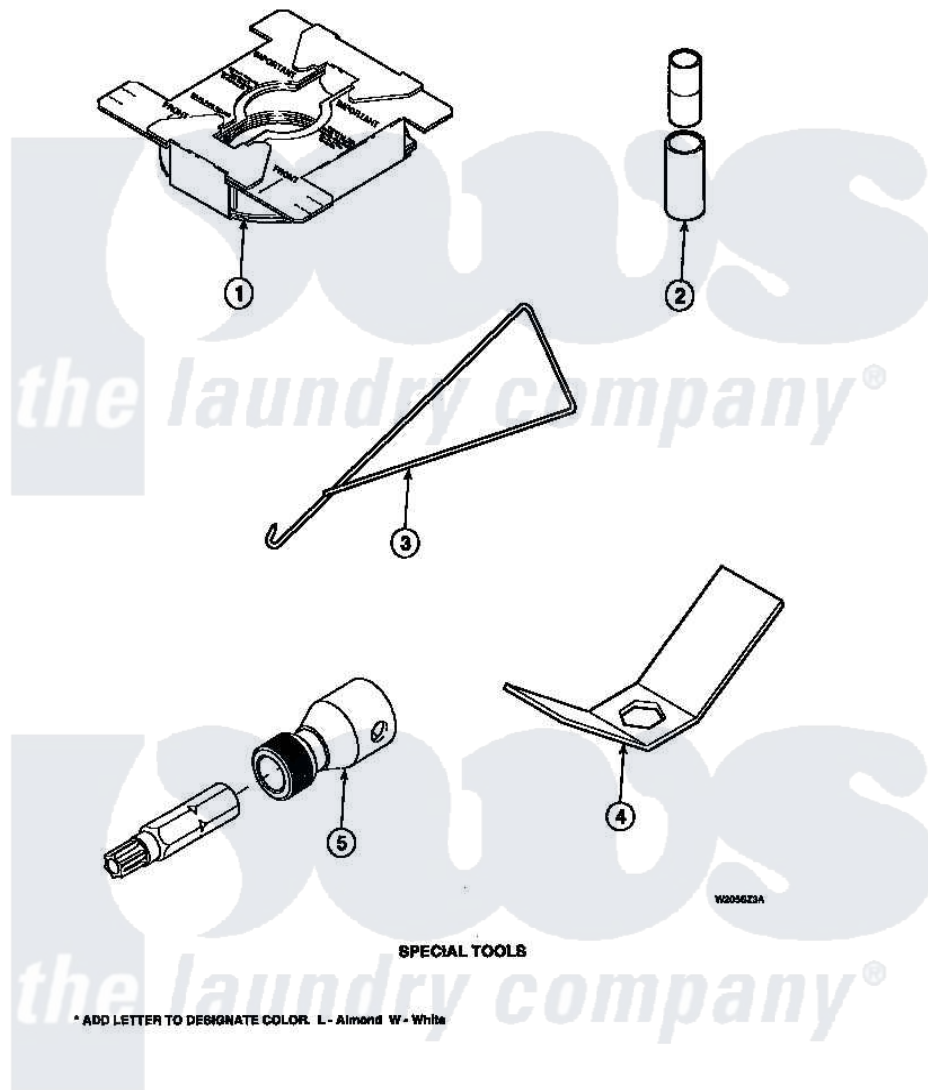

Amana LW8303L2 (BOM: PLW8303L2 A) 24 - SPECIAL TOOLS

Amana [Residential Amana LW8303L2 \(BOM: PLW8303L2 A\) Washer Parts](#) Parts Diagram 24 - SPECIAL TOOLS
 Click on the part number to view part

Item	Original Part Number	Replaced By	Status	Part Description
1	36926		Not Available	BRACE, SHIPPING
2	242P4			Installer, Spring
3	289P4	321P4		Hook, Spring
4	237P4	306P4		Hex Wrench
5	282P4			T25 Tamper Resistant Bit
"	24161			Torx Bit Holder
NI	555P3	725P3		Kit