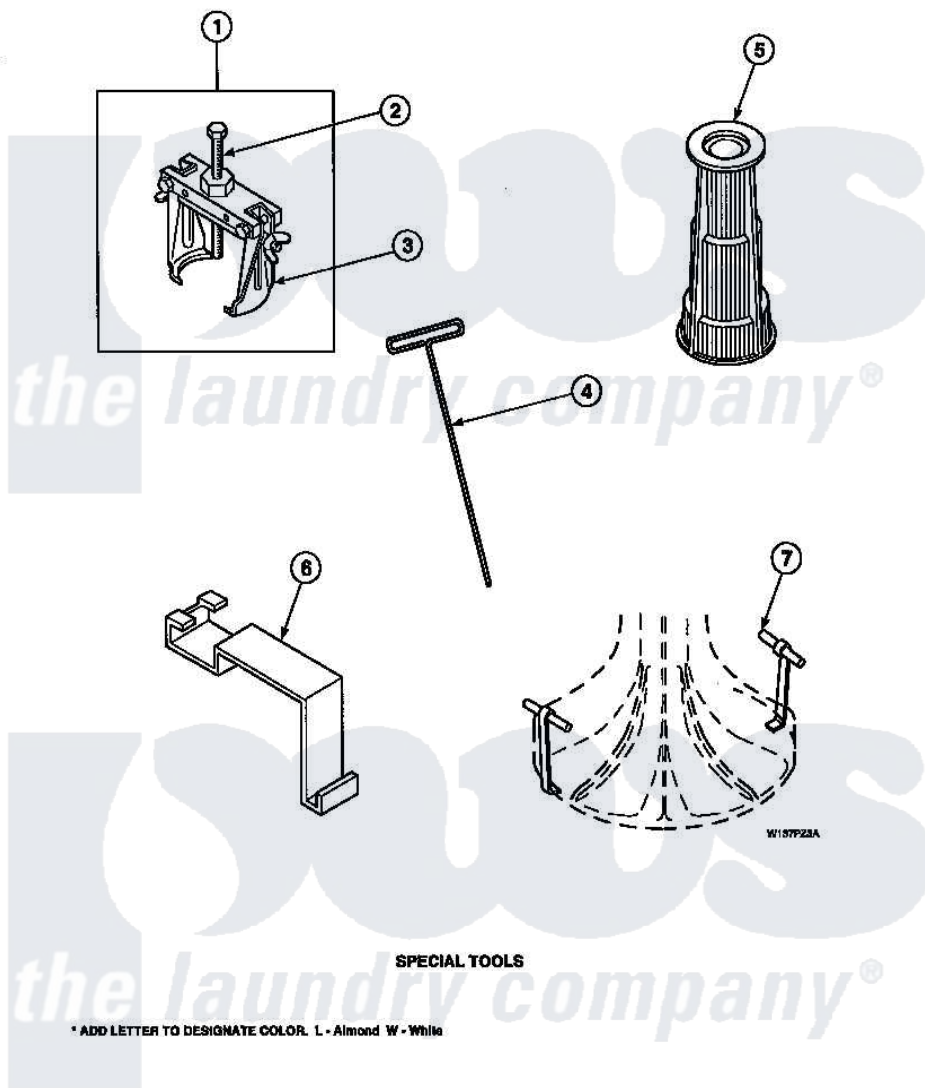

Amana LW8303L2 (BOM: PLW8303L2 A) 25 - SPECIAL TOOLS

Amana Residential Amana LW8303L2 (BOM: PLW8303L2 A) Washer Parts Parts Diagram 25 - SPECIAL TOOLS

Click on the part number to view part

| Item | Original Part Number | Replaced By | Status | Part Description |
|------|------------------------|-----------------------|---------------|-----------------------|
| 1 | 294P4 | | | Bell Tool |
| 2 | 294P4B | | | Drive Bell Bolt |
| 3 | 294P4A | | | Jaw, Drive Bell Tool |
| 4 | 291P4 | | Not Available | WRENCH, T - ALLEN |
| 5 | 293P4 | | | Seal Tool |
| 6 | 273P4 | | | Tub Cover Gasket Tool |
| 7 | 254P4P | | | Agitator Hooks |
| NI | 555P3 | 725P3 | | Kit |