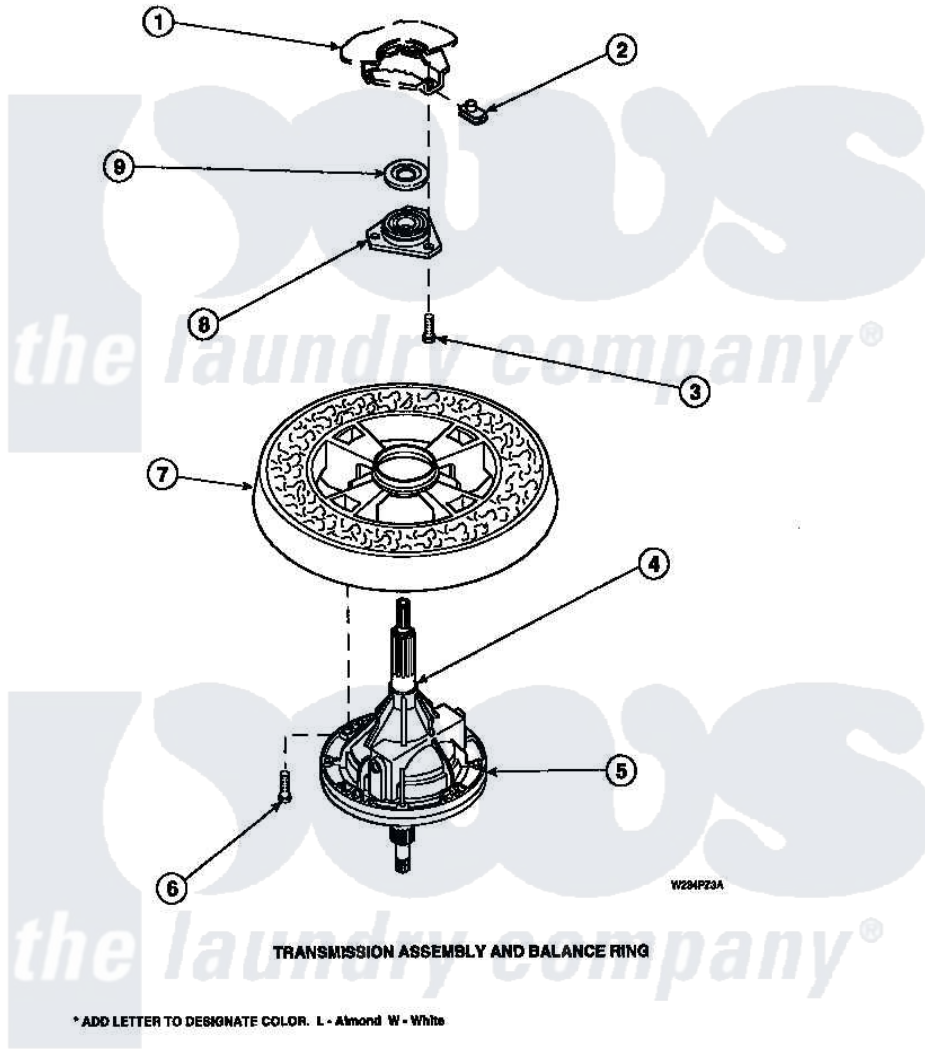

**Amana LW8303L2 (BOM: PLW8303L2 A) 27 - TRANSMISSION ASSY AND BALANCE RING**

Amana Residential Amana LW8303L2 (BOM: PLW8303L2 A) Washer Parts Parts Diagram 27 - TRANSMISSION ASSY AND BALANCE RING

Click on the part number to view part

Item	Original Part Number	Replaced By	Status	Part Description
1	<a href="#">34438P</a>			Assembly, Outer Tub
2	<a href="#">27222</a>			Nut, Retainer 5/16-18
3	36991	<a href="#">3400500</a>		Bolt, 3405245 5/16-18 X 3/4
4	<a href="#">27604P</a>			Never-Seeze 1 Oz Tube
5	<a href="#">34526P</a>			Assembly, Transmission
6	37047		Not Available	SCREW, CAP
7	34731		Not Available	ASSY,BALANCE RING-COMPL
8	27182	<a href="#">40004201P</a>		Main Bearing Assembly
9	<a href="#">27187</a>			Flinger