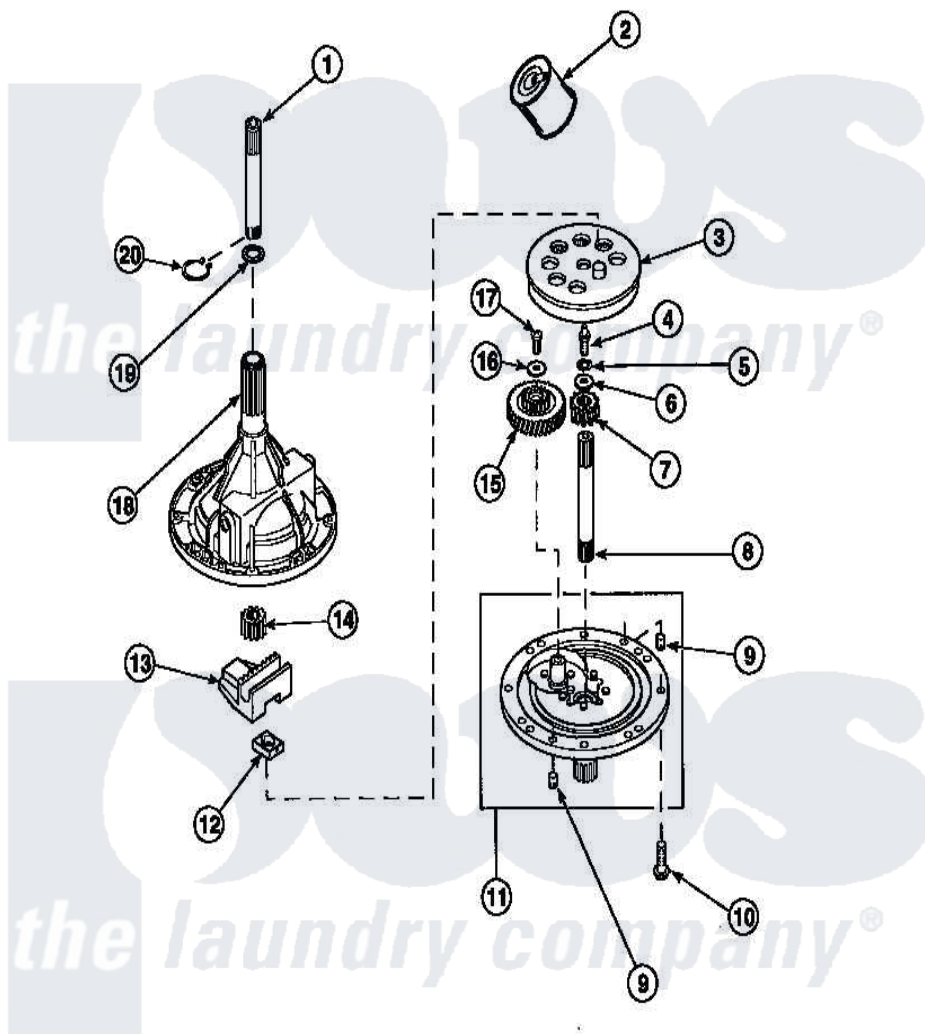

# Amana LW8303L2 (BOM: PLW8303L2 B) 01 - 34526P TRANSMISSION ASSY

Amana Residential Amana LW8303L2 (BOM: PLW8303L2 B) Washer Parts Parts Diagram 01 - 34526P TRANSMISSION ASSY

Click on the part number to view part

Item	Original Part Number	Replaced By	Status	Part Description
1	<a href="#">Y36570</a>			Shaft, Output
2	<a href="#">27243P</a>			Oil, CW Transmission F-
3	<a href="#">26577</a>			Assembly, Gear And Stud
4	27030		Not Available	SCREW, 1/4-20 SPECIAL
5	<a href="#">21456</a>			Lockwasher, 1/4 Intshkp
6	26509	<a href="#">40041501</a>		Washer
7	<a href="#">36562</a>			Pinion, Drive
8	<a href="#">34853</a>			Shaft, Input
9	<a href="#">27172</a>			Pin, Dowel
10	32814		Not Available	SCREW, 1/4-20X7/8 SERRA
11	<a href="#">38290</a>			Assembly, Cover
12	<a href="#">26493</a>			Slide
13	<a href="#">Y31526</a>			Rack
14	<a href="#">27003</a>			Pinion, Agitator
15	<a href="#">29161</a>			Gear, Reduction

16	29260	Not Available	WASHER
17	<a href="#">29273</a>		Screw, 1/4-20 X 3/8
18	33223	Not Available	ASSY, TRANSMISSION CASE
19	<a href="#">35092</a>		Washer, 3628id X 1.00 X .056
20	<a href="#">27197</a>		Ring, Retaining
NI	37577P	Not Available	SEALANT