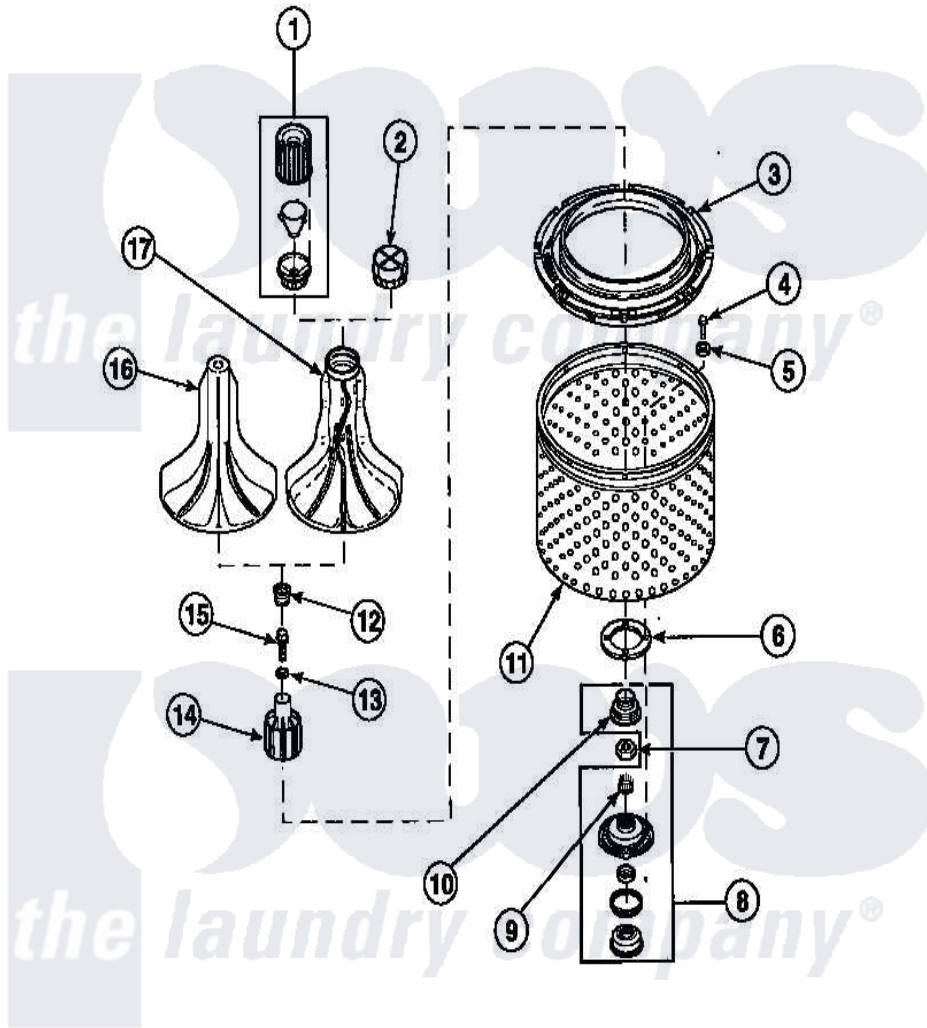

**Amana LW8303L2 (BOM: PLW8303L2 B) 02 - AGITATOR/DRIVE
BELL/SEAL KIT/TUB & HUB**

Amana Residential Amana LW8303L2 (BOM: PLW8303L2 B) Washer Parts Parts Diagram 02 - AGITATOR/DRIVE
BELL/SEAL KIT/TUB & HUB
Click on the part number to view part

Item	Original Part Number	Replaced By	Status	Part Description
1	36542	40002101W		Assembly, Fabric Softner
2	36515			Cap, Agitator
3	35035			Guard, Clothes
4	27202	W10116787		Screw
5	28094			Gasket
7	Y29220	40016301		Nut, Lock
9	29728	40008301		Insert, Spline
10	36425	40016101		Seal, Bell Drive
12	36511	40008401		Plug, Bell
13	36472			O-Ring
15	34288	40065102		Screw, Shoulder 1/4
16	33513			Agitator, Short-Coin