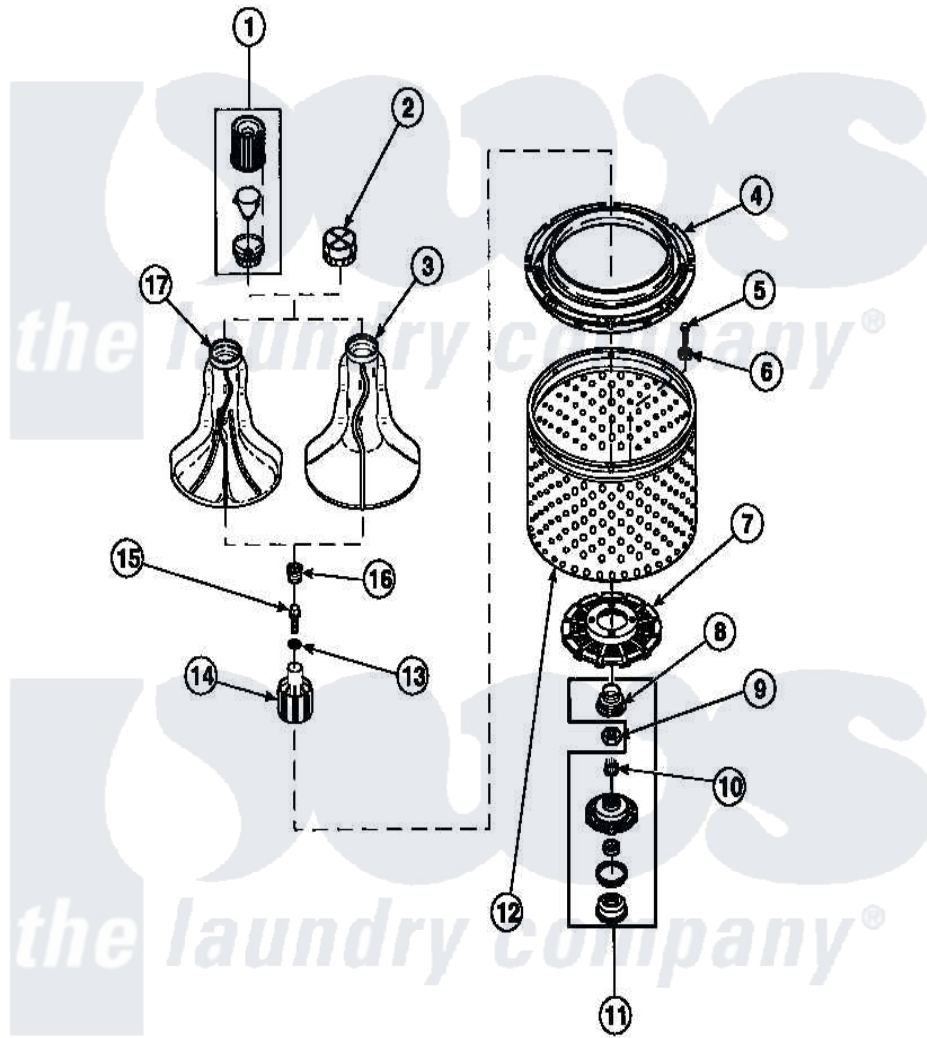

**Amana LW8303L2 (BOM: PLW8303L2 B) 03 - AGITATOR/DRIVE
BELL/SEAL KIT/TUB & HUB**

Amana Residential Amana LW8303L2 (BOM: PLW8303L2 B) Washer Parts Parts Diagram 03 - AGITATOR/DRIVE
BELL/SEAL KIT/TUB & HUB
Click on the part number to view part

Item	Original Part Number	Replaced By	Status	Part Description
1	36542	40002101W		Assembly, Fabric Softner
2	36515			Cap, Agitator
3	36507	40000501W		Agitator, Flex Vane
4	35035			Guard, Clothes
5	27202	W10116787		Screw
6	28094			Gasket
7	32998	39371		Filter Lin
8	36425	40016101		Seal, Bell Drive
9	Y29220	40016301		Nut, Lock
10	29728	40008301		Insert, Spline
11	495P3	R9900552		Hub And Seal
12	33503P	39240P		Wash Tub
"	34518P		Not Available	WASHTUB STAINLESS STEEL
13	36472			O-Ring

14 36443P

[R9900189](#)

Kit, Drive Bell And Seal

15 34288

[40065102](#)

Screw, Shoulder 1/4

16 36511

[40008401](#)