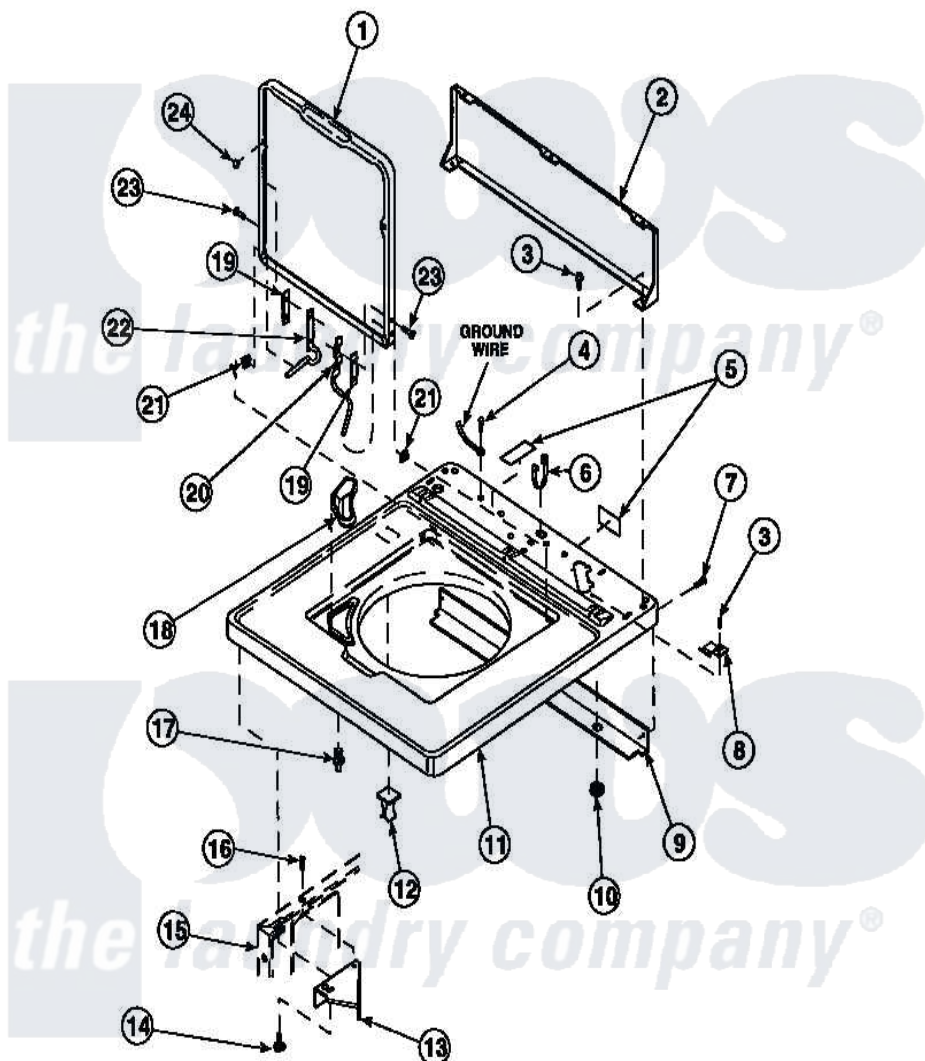

Amana LW8303L2 (BOM: PLW8303L2 B) 05 - CAB TOP/LOADING DR & CTRL HOOD REAR PAN

Amana Residential Amana LW8303L2 (BOM: PLW8303L2 B) Washer Parts Parts Diagram 05 - CAB TOP/LOADING DR & CTRL HOOD REAR PAN
 Click on the part number to view part

Item	Original Part Number	Replaced By	Status	Part Description
2	34903		Not Available	PANEL, BACK HOOD (USE 37782)
3	23962	W10116760		Screw
4	52909			Screw, 10B-16 X 1/2 HeX
6	21903	211881		Grommet, Cord Part Not Used-Gas Models Only
7	27196	27001200		Screw
8	35887	40063901		Clip, Hold Down
11	34902P		Not Available	TOP
12	36519		Not Available	CLIP
13	36034			Bracket, Director-Module
14	Y31644	27001200		Screw
15	34475P		Not Available	CABINET
16	36035		Not Available	SCREW,8-18X3/8 PHIL FLT HD
17	56534			Barrel, Support