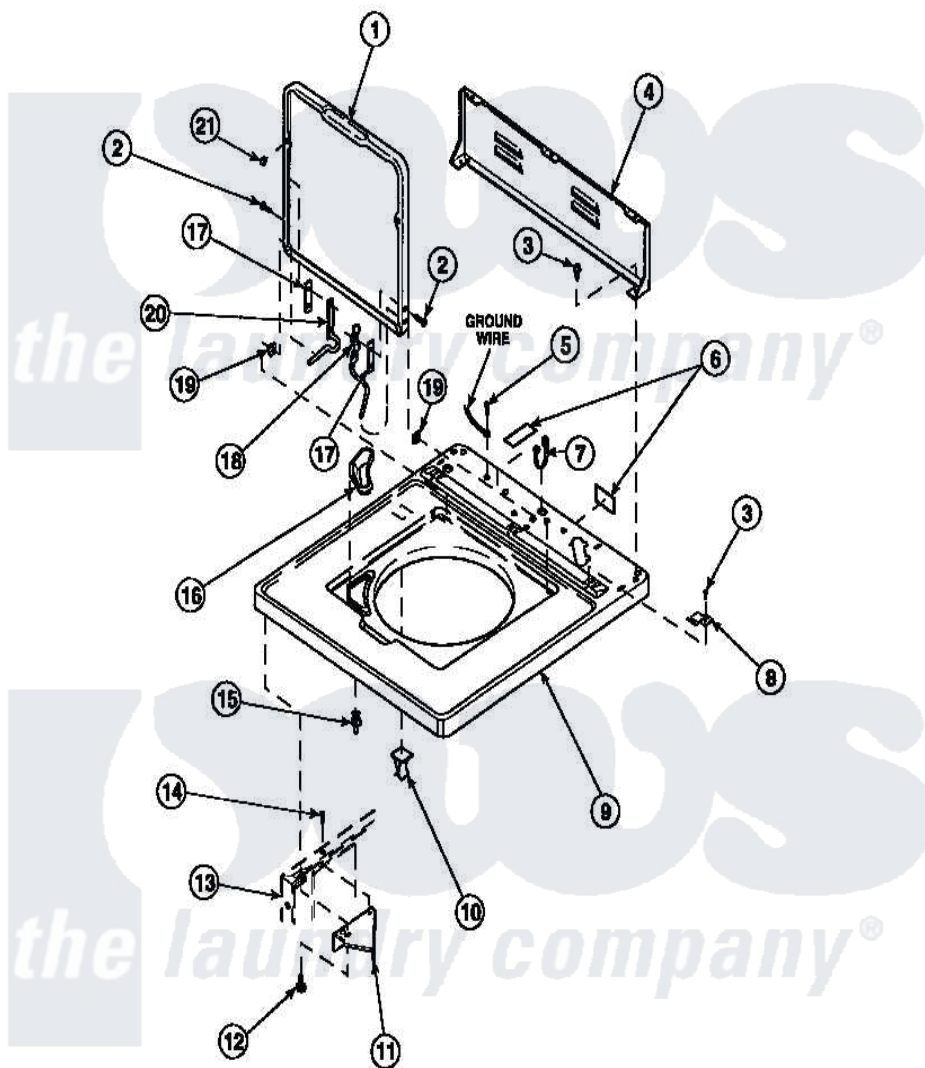

Amana LW8303L2 (BOM: PLW8303L2 B) 06 - CAB TOP/LOADING DR & CTRL HOOD REAR PAN

Amana Residential Amana LW8303L2 (BOM: PLW8303L2 B) Washer Parts Parts Diagram 06 - CAB TOP/LOADING DR & CTRL HOOD REAR PAN

Click on the part number to view part

Item	Original Part Number	Replaced By	Status	Part Description
1	33541P		Not Available	LID
2	34337	W10119828		Screw, Lid Hinge Mounting
3	23962	W10116760		Screw
4	34903		Not Available	PANEL, BACK HOOD (USE 37782)
5	52909			Screw, 10B-16 X 1/2 HeX
6	24903		Not Available	STICKER,DISCONNECT POW
7	21903	211881		Grommet, Cord Part Not Used- Gas Models Only
8	35887	40063901		Clip, Hold Down
9	34902P		Not Available	TOP
10	36519		Not Available	CLIP
11	36034			Bracket, Director-Module
12	Y31644	27001200		Screw
13	34475P		Not Available	CABINET

14	36035	Not Available	SCREW,8-18X3/8 PHIL FLT HD
15	56534		Barrel, Support
16	34776	Not Available	DISPENSER,BLEACH
17	34338		Gasket, Hinge
18	36437		Hinge, Lid R
19	33446	4008201	Bushing, Hinge
20	36513		Hinge, Left
21	21685	40038001	Bumper