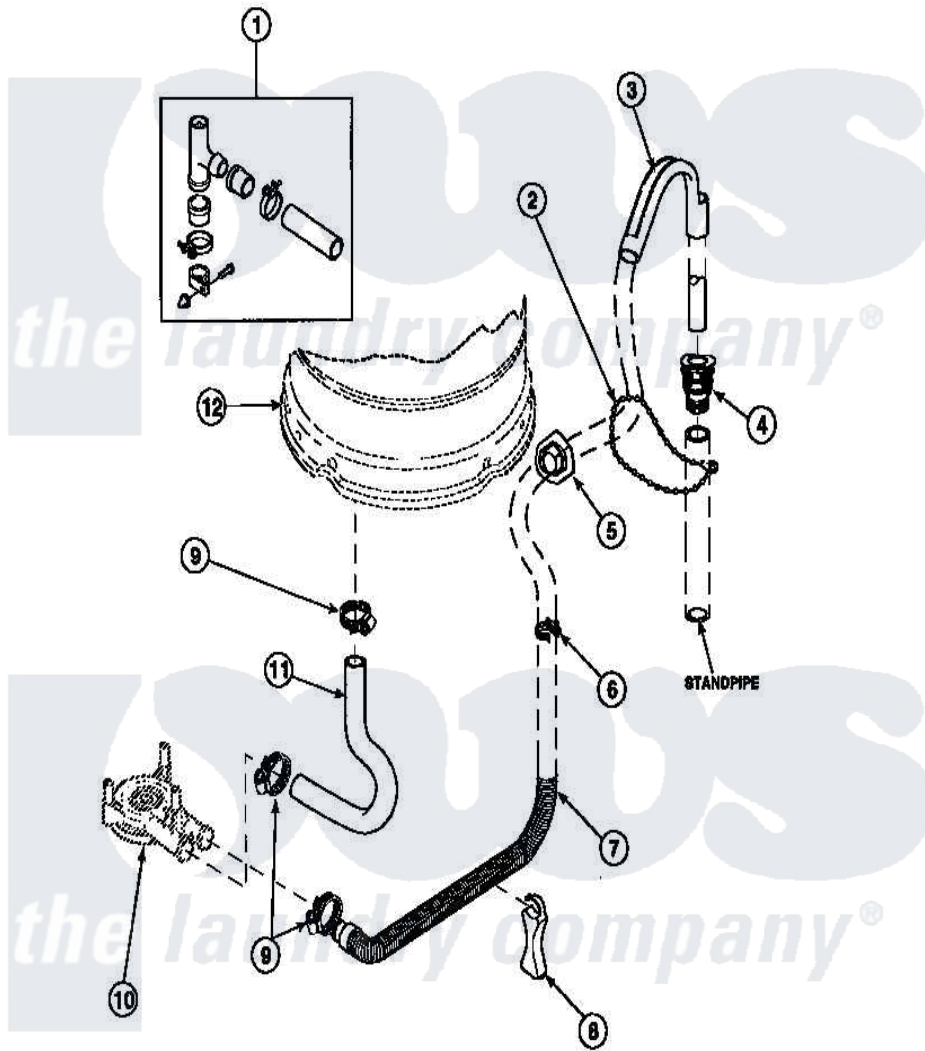

Amana LW8303L2 (BOM: PLW8303L2 B) 07 - DRAIN HOSE AND SIPHON BREAK

Amana Residential Amana LW8303L2 (BOM: PLW8303L2 B) Washer Parts Parts Diagram 07 - DRAIN HOSE AND SIPHON BREAK

[Click on the part number to view part](#)

Item	Original Part Number	Replaced By	Status	Part Description
1	562P3	76660		Break-Sphn
2	33489	8539404		Tie-Wire
3	33615	22003814		Retainer, Drain Hose
4	36878	40008101		Adapter, Standpipe
5	32219			Relief, Strain
6	36014			Clip, Retainer-Hose
7	37245	40053901		Hose, Drain
8	36522			Hose Support
"	35487			Support, Hose
9	36802	285655		Clamp, Hose
10	36863P	27001233		Pump
11	35753			Hose, Tub To Pump-Ddp
12	34438P			Assembly, Outer Tub