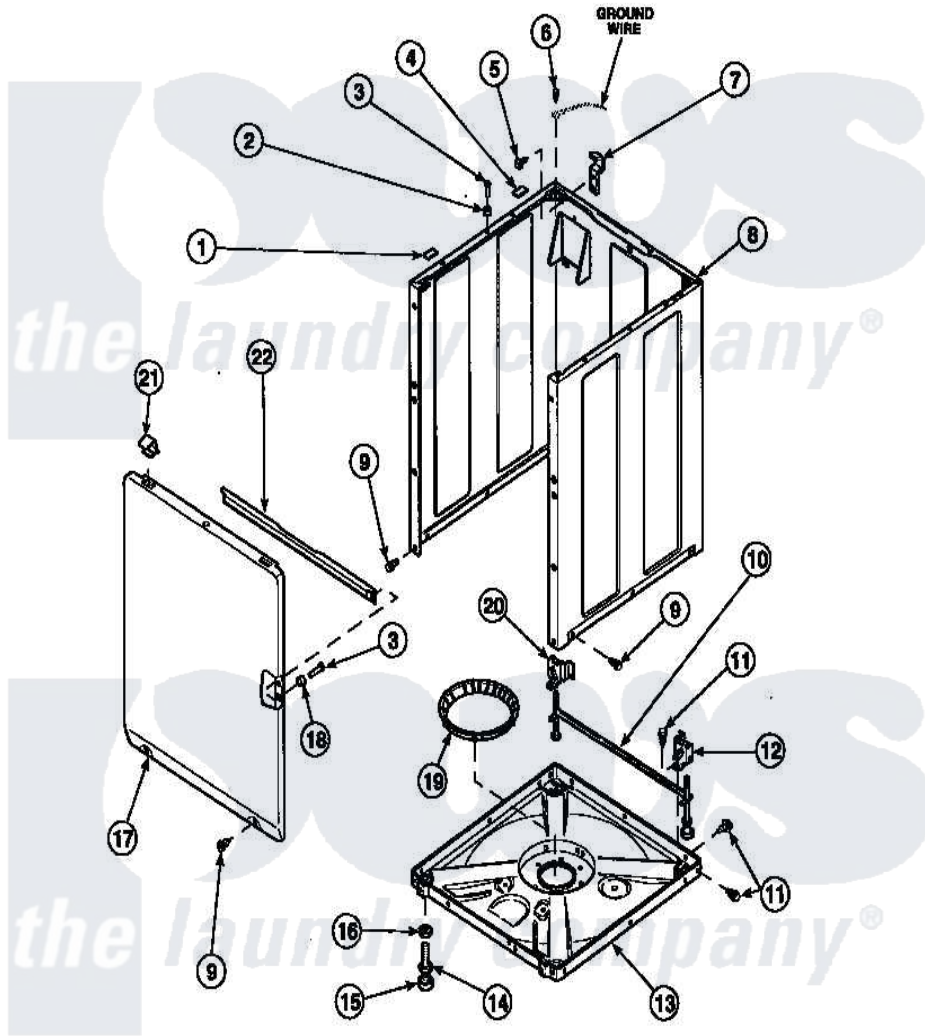

Amana LW8303L2 (BOM: PLW8303L2 B) 08 - FRONT PANEL, BASE ASSY AND CABINET ASSY

Amana Residential Amana LW8303L2 (BOM: PLW8303L2 B) Washer Parts Parts Diagram 08 - FRONT PANEL, BASE ASSY AND CABINET ASSY
 Click on the part number to view part

Item	Original Part Number	Replaced By	Status	Part Description
1	Y56128			Pad, Bumper
2	56079	505187		Locator, Panel
3	32671	Y014874		Screw, Idler Arm And Sleeve
4	36226			Pad, Bumper .25
5	34499		Not Available	SCREW, No.10B X 1/4 TAP IN HX
6	23962	W10116760		Screw
7	Y27103			Hinge, Hold-Down Lug
8	34475P		Not Available	CABINET
9	27196	27001200		Screw
10	34443			Assembly, Leg And Stabilier
11	35148		Not Available	SCREW, 1/4-14 X 3/8 HX HD
12	36036		Not Available	BRACKET, SLL-RIGHT
13	36599P			Assembly Nut/ Leg Base
"	34434P			Assembly Nut/Leg Base

14	Y34319	22003428	Leg, Adjustable
15	34318	40016001	Foot, Rubber
16	Y21899	40038101	Nut, Leg
17	34656P	Not Available	NOT GOOD No. SEE NOTE PNL, FRONT
18	28102		Locator, Panel
19	36108	Not Available	SNUBBER PAD & ISOLATOR
20	36037		Bracket, SII-Left
21	35865		Clip, Hold-Down Front Panel
22	Y35097	Not Available	BRACE, FRT PNL