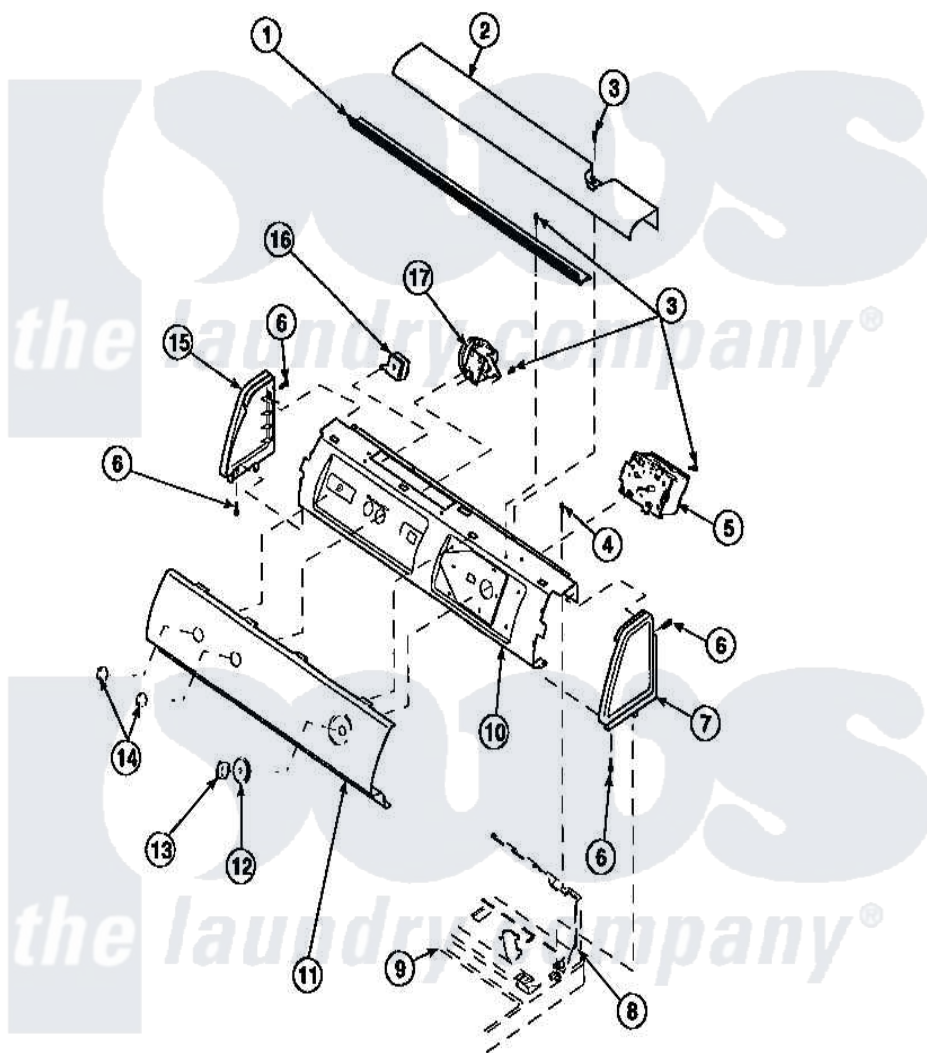

Amana LW8303L2 (BOM: PLW8303L2 B) 09 - GRAPHIC PANEL, CTRL
MTG PLATE AND CTRLS

Amana Residential Amana LW8303L2 (BOM: PLW8303L2 B) Washer Parts Parts Diagram 09 - GRAPHIC PANEL, CTRL
MTG PLATE AND CTRLS

[Click on the part number to view part](#)

Item	Original Part Number	Replaced By	Status	Part Description
1	Y34826		Not Available	DIFFUSER,LAMP-CLEAR
3	23962	W10116760		Screw
4	34904	489355		Screw, 8 X 1/2
6	501086	90767		Screw, 8A X 3/8 HeX Washer Head Tapping
8	34903		Not Available	PANEL, BACK HOOD (USE 37782)
9	34902P		Not Available	TOP
10	34821		Not Available	CONTROL MOUNTING PLATE
17	36045	40055101		Switch, Pressure