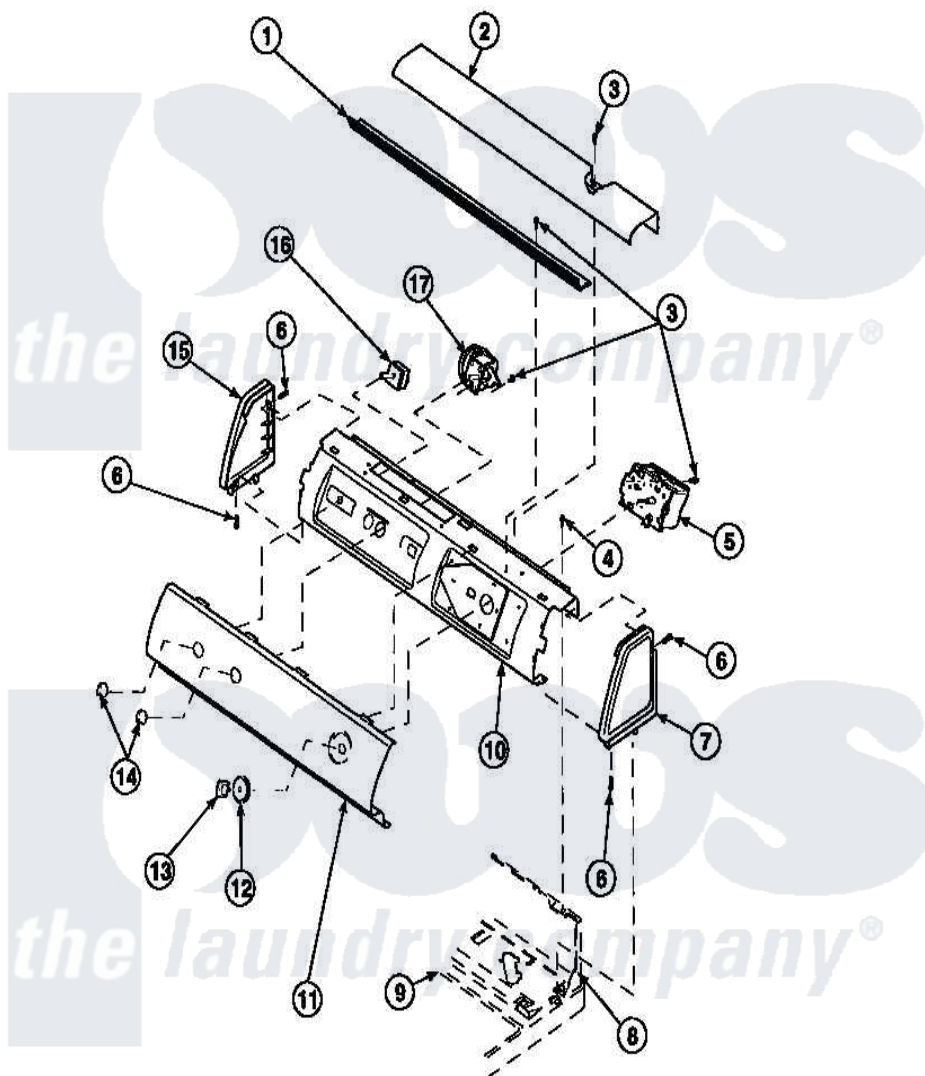

**Amana LW8303L2 (BOM: PLW8303L2 B) 10 - GRAPHIC PANEL, CTRL
MTG PLATE AND CTRLS**

Amana [Residential Amana LW8303L2 \(BOM: PLW8303L2 B\) Washer Parts](#) Parts Diagram 10 - GRAPHIC PANEL, CTRL
MTG PLATE AND CTRLS
[Click on the part number to view part](#)

Item	Original Part Number	Replaced By	Status	Part Description
1	Y34826		Not Available	DIFFUSER,LAMP-CLEAR
2	34824		Not Available	TOP COVER
3	23962	W10116760		Screw
4	34904	489355		Screw, 8 X 1/2
6	501086	90767		Screw, 8A X 3/8 HeX Washer Head Tapping
7	34817		Not Available	END CAP(RIGHT)
8	34903		Not Available	PANEL, BACK HOOD (USE 37782)
9	34902P		Not Available	TOP
10	34821		Not Available	CONTROL MOUNTING PLATE
12	36700		Not Available	TIMER KNOB SKIRT
13	35333		Not Available	TIMER KNOB
14	36701		Not Available	KNOB, TEMP
15	34818		Not Available	END CAP(LEFT)