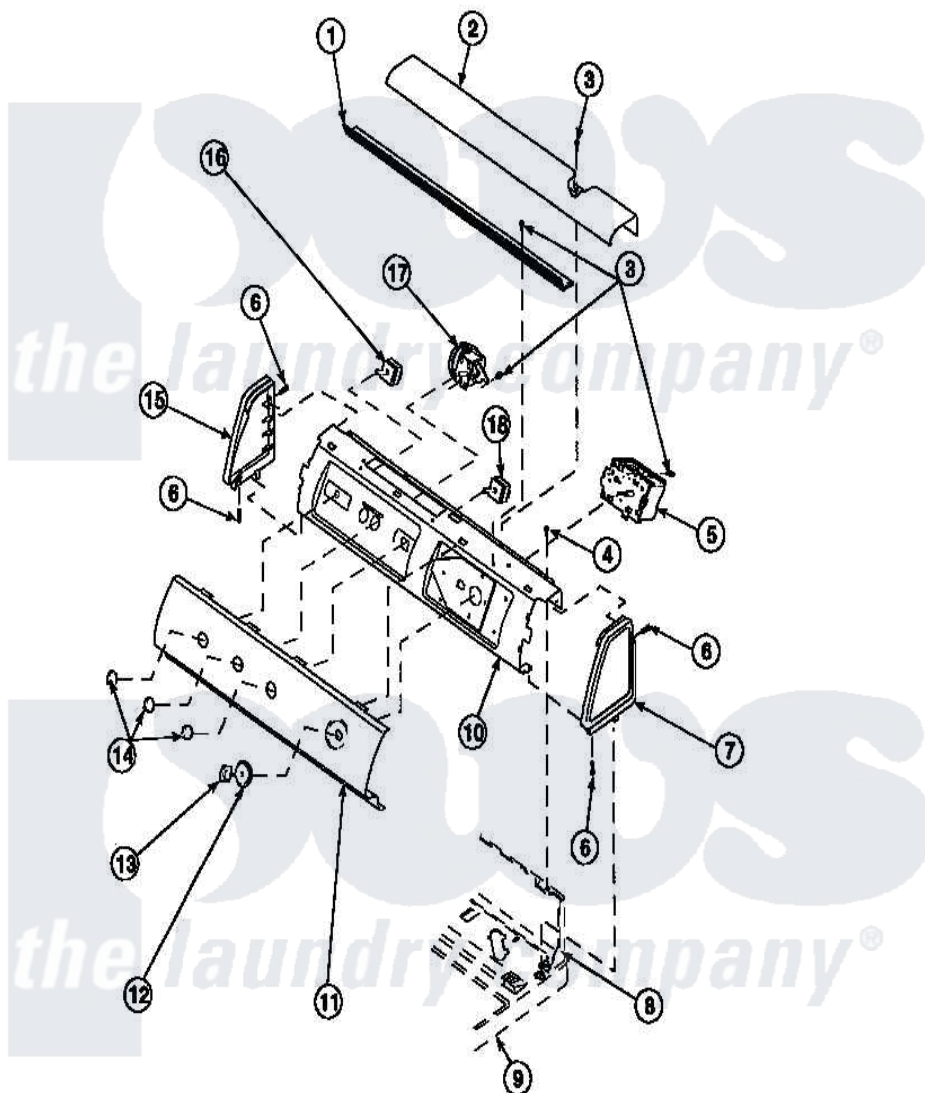

# Amana LW8303L2 (BOM: PLW8303L2 B) 11 - GRAPHIC PANEL, CTRL MTG PLATE AND CTRLS

Amana Residential Amana LW8303L2 (BOM: PLW8303L2 B) Washer Parts Parts Diagram 11 - GRAPHIC PANEL, CTRL  
MTG PLATE AND CTRLS  
Click on the part number to view part

Item	Original Part Number	Replaced By	Status	Part Description
1	Y34826		Not Available	DIFFUSER,LAMP-CLEAR
2	34824		Not Available	TOP COVER
3	23962	<a href="#">W10116760</a>		Screw
4	34904	<a href="#">489355</a>		Screw, 8 X 1/2
6	501086	<a href="#">90767</a>		Screw, 8A X 3/8 HeX Washer Head Tapping
7	34817		Not Available	END CAP(RIGHT)
8	34903		Not Available	PANEL, BACK HOOD (USE 37782)
9	34902P		Not Available	TOP
10	34821		Not Available	CONTROL MOUNTING PLATE
12	36700		Not Available	TIMER KNOB SKIRT
13	35333		Not Available	TIMER KNOB
14	36701		Not Available	KNOB, TEMP
15	34818		Not Available	END CAP(LEFT)

16 36335  
18 36045

[40046601](#)  
[40055101](#)

Switch, Temperature Select  
Switch, Pressure