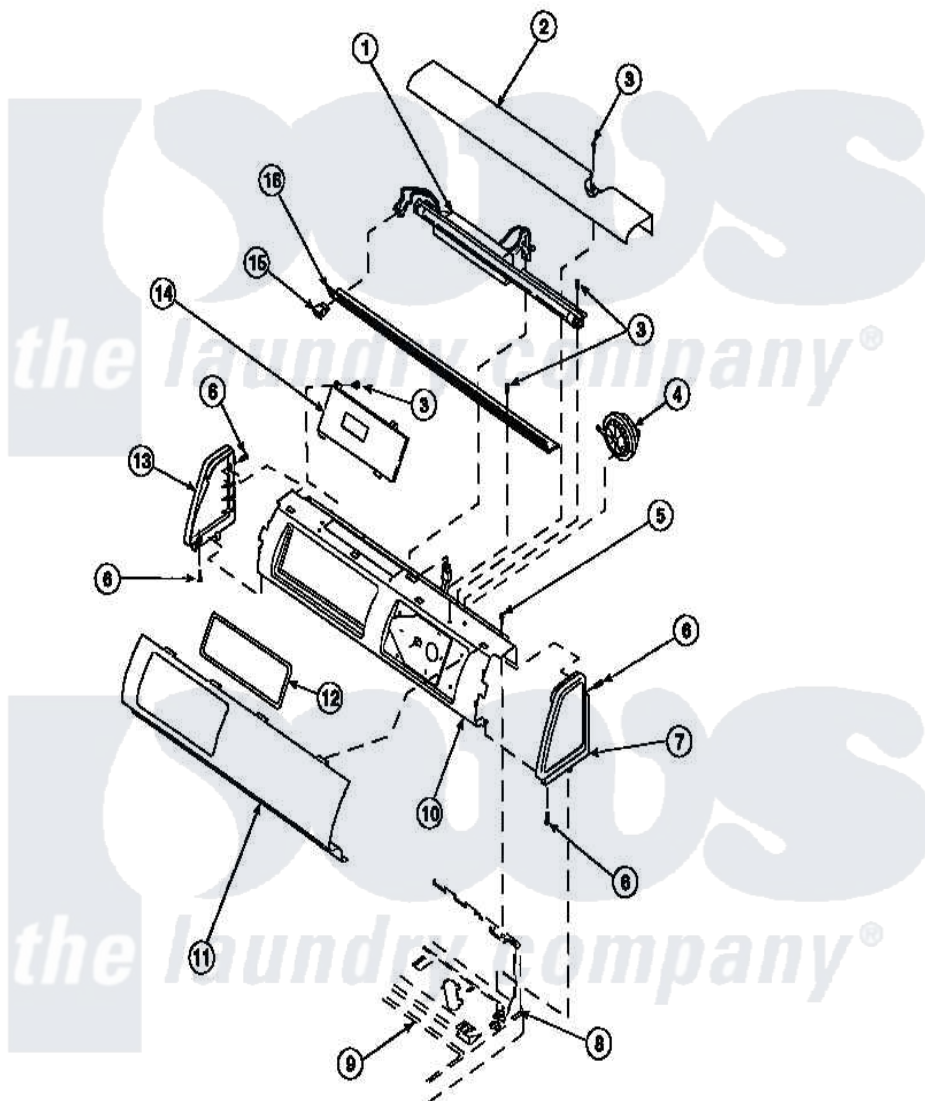

**Amana LW8303L2 (BOM: PLW8303L2 B) 12 - GRAPHIC PANEL, CTRL
MTG PLATE AND CTRLS**

Amana Residential Amana LW8303L2 (BOM: PLW8303L2 B) Washer Parts Parts Diagram 12 - GRAPHIC PANEL, CTRL
MTG PLATE AND CTRLS
Click on the part number to view part

Item	Original Part Number	Replaced By	Status	Part Description
2	34824		Not Available	TOP COVER
3	23962	W10116760		Screw
5	34904	489355		Screw, 8 X 1/2
6	501086	90767		Screw, 8A X 3/8 HeX Washer Head Tapping
7	34817		Not Available	END CAP(RIGHT)
8	34903		Not Available	PANEL, BACK HOOD (USE 37782)
9	34902P		Not Available	TOP
13	34818		Not Available	END CAP(LEFT)