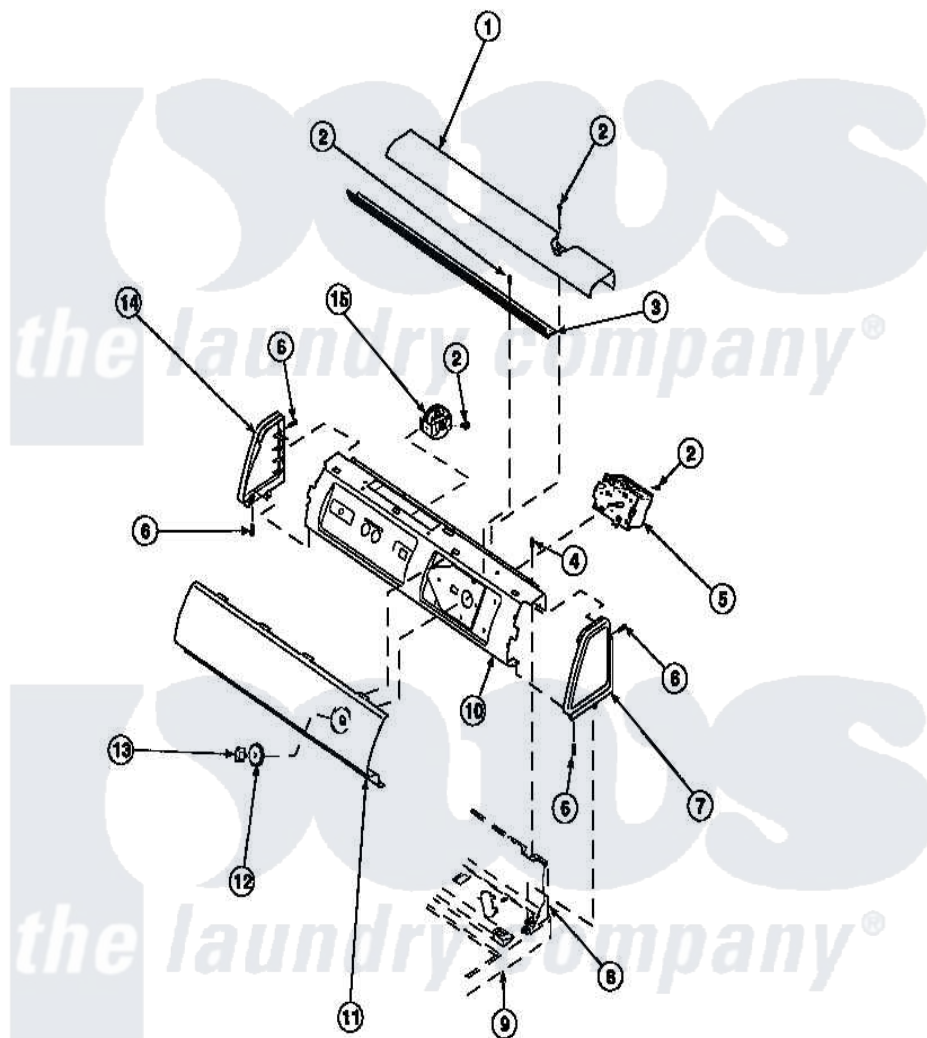

Amana LW8303L2 (BOM: PLW8303L2 B) 13 - GRAPHIC PANEL, CTRL
MTG PLATE AND CTRLS

Amana Residential Amana LW8303L2 (BOM: PLW8303L2 B) Washer Parts Parts Diagram 13 - GRAPHIC PANEL, CTRL
MTG PLATE AND CTRLS
Click on the part number to view part

Item	Original Part Number	Replaced By	Status	Part Description
2	23962	W10116760		Screw
3	Y34826		Not Available	DIFFUSER,LAMP-CLEAR
4	34904	489355		Screw, 8 X 1/2
6	501086	90767		Screw, 8A X 3/8 HeX Washer Head Tapping
7	34817		Not Available	END CAP(RIGHT)
8	34903		Not Available	PANEL, BACK HOOD (USE 37782)
9	34902P		Not Available	TOP
10	34821		Not Available	CONTROL MOUNTING PLATE
12	33817		Not Available	ASSY,TIMER SKIRT-BLACK
13	33897			Knob, Timer-Washer-Blac
14	34818		Not Available	END CAP(LEFT)