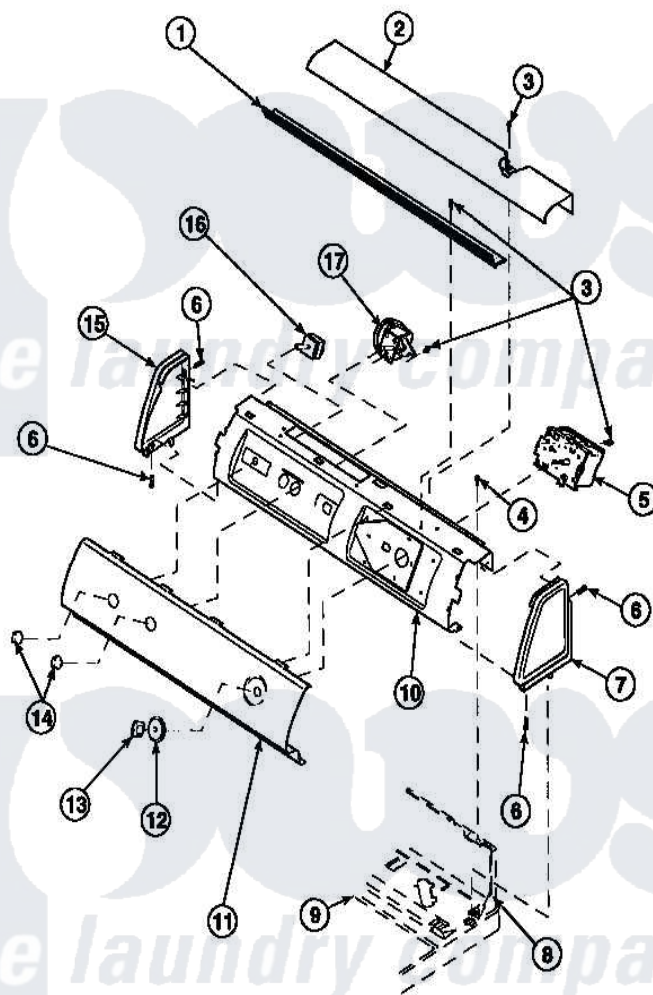

Amana LW8303L2 (BOM: PLW8303L2 B) 14 - GRAPHIC PANEL, CTRL  
MTG PLATE AND CTRLS

Amana Residential Amana LW8303L2 (BOM: PLW8303L2 B) Washer Parts Parts Diagram 14 - GRAPHIC PANEL, CTRL  
MTG PLATE AND CTRLS  
Click on the part number to view part

Item	Original Part Number	Replaced By	Status	Part Description
1	Y34826		Not Available	DIFFUSER,LAMP-CLEAR
2	34824		Not Available	TOP COVER
3	23962	<a href="#">W10116760</a>		Screw
4	<a href="#">36608</a>			Timer, 4 Cycle
5	34904	<a href="#">489355</a>		Screw, 8 X 1/2
6	501086	<a href="#">90767</a>		Screw, 8A X 3/8 HeX Washer Head Tapping
7	34817		Not Available	END CAP(RIGHT)
8	34903		Not Available	PANEL, BACK HOOD (USE 37782)
9	34902P		Not Available	TOP
10	36630		Not Available	GRAPHIC PANEL
11	34821		Not Available	CONTROL MOUNTING PLATE
12	36700		Not Available	TIMER KNOB SKIRT
13	35333		Not Available	TIMER KNOB

14	36701		Not Available	KNOB, TEMP
15	34818		Not Available	END CAP(LEFT)
16	36335	<a href="#">40046601</a>		Switch, Temperature Select
17	36045	<a href="#">40055101</a>		Switch, Pressure