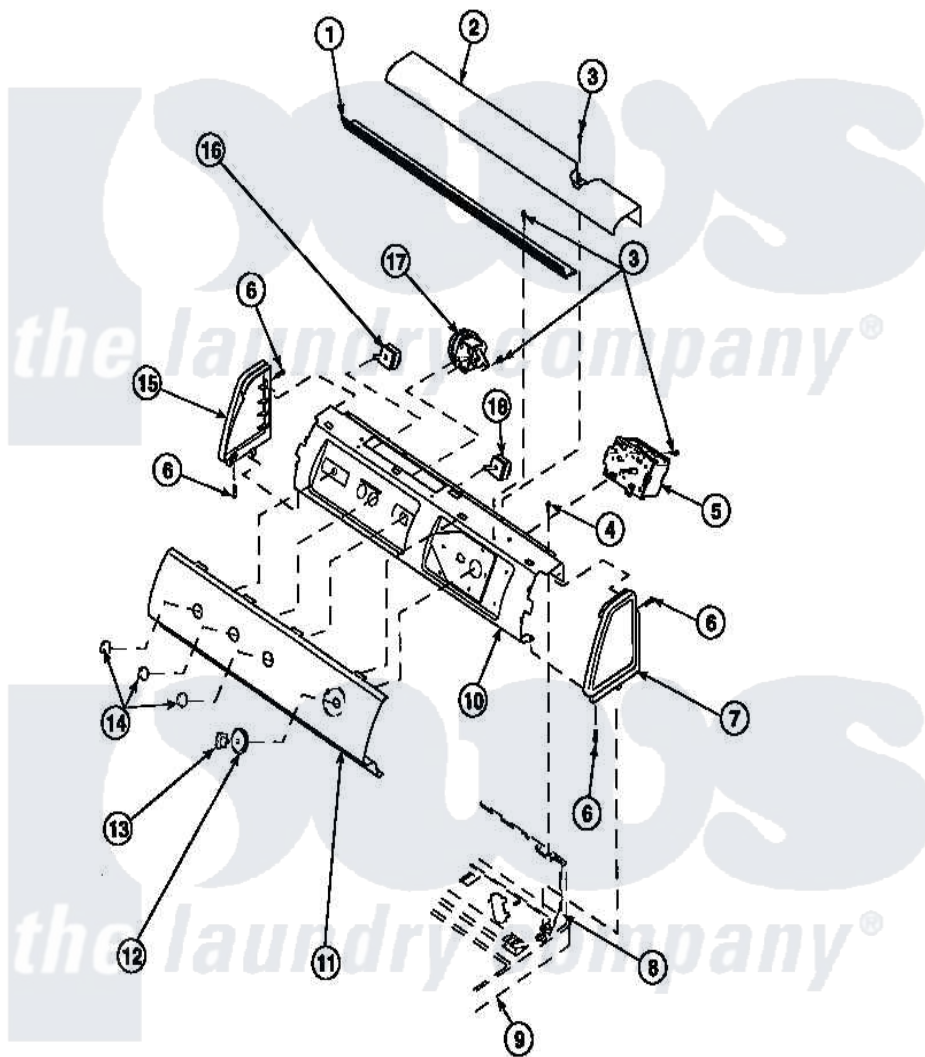

Amana LW8303L2 (BOM: PLW8303L2 B) 15 - GRAPHIC PANEL, CTRL
MTG PLATE AND CTRLS

Amana Residential Amana LW8303L2 (BOM: PLW8303L2 B) Washer Parts Parts Diagram 15 - GRAPHIC PANEL, CTRL
MTG PLATE AND CTRLS
Click on the part number to view part

Item	Original Part Number	Replaced By	Status	Part Description
1	Y34826		Not Available	DIFFUSER,LAMP-CLEAR
3	23962	W10116760		Screw
4	34904	489355		Screw, 8 X 1/2
6	501086	90767		Screw, 8A X 3/8 HeX Washer Head Tapping
8	34903		Not Available	PANEL, BACK HOOD (USE 37782)
9	34902P		Not Available	TOP
10	34821		Not Available	CONTROL MOUNTING PLATE
16	36335	40046601		Switch, Temperature Select
17	36045	40055101		Switch, Pressure