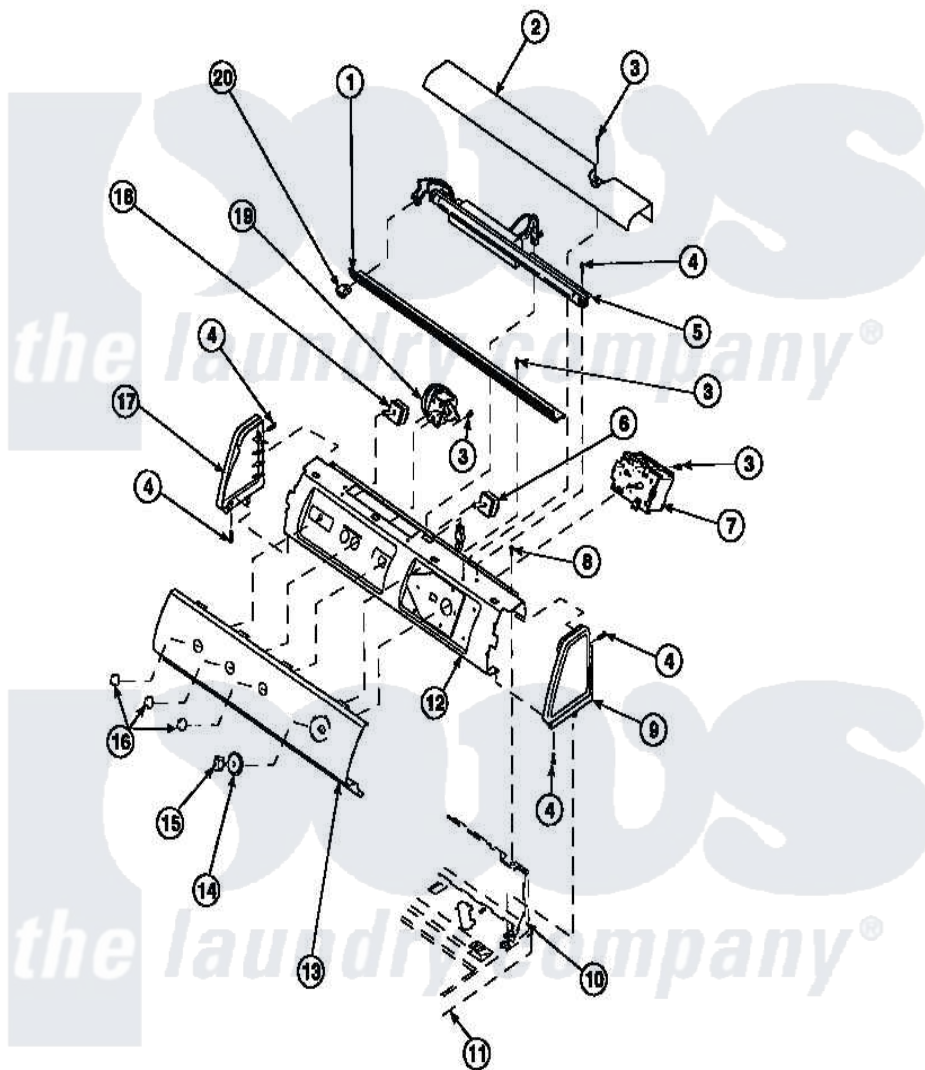

Amana LW8303L2 (BOM: PLW8303L2 B) 16 - GRAPHIC PANEL, CTRL MTG PLATE AND CTRLS

Amana Residential Amana LW8303L2 (BOM: PLW8303L2 B) Washer Parts Parts Diagram 16 - GRAPHIC PANEL, CTRL
MTG PLATE AND CTRLS

[Click on the part number to view part](#)

Item	Original Part Number	Replaced By	Status	Part Description
2	34824		Not Available	TOP COVER
3	23962	W10116760		Screw
4	501086	90767		Screw, 8A X 3/8 HeX Washer Head Tapping
8	34904	489355		Screw, 8 X 1/2
9	34817		Not Available	END CAP(RIGHT)
10	34903		Not Available	PANEL, BACK HOOD (USE 37782)
11	34902P		Not Available	TOP
12	34821		Not Available	CONTROL MOUNTING PLATE
14	36700		Not Available	TIMER KNOB SKIRT
15	35333		Not Available	TIMER KNOB
16	36701		Not Available	KNOB, TEMP
17	34818		Not Available	END CAP(LEFT)
18	36335	40046601		Switch, Temperature Select