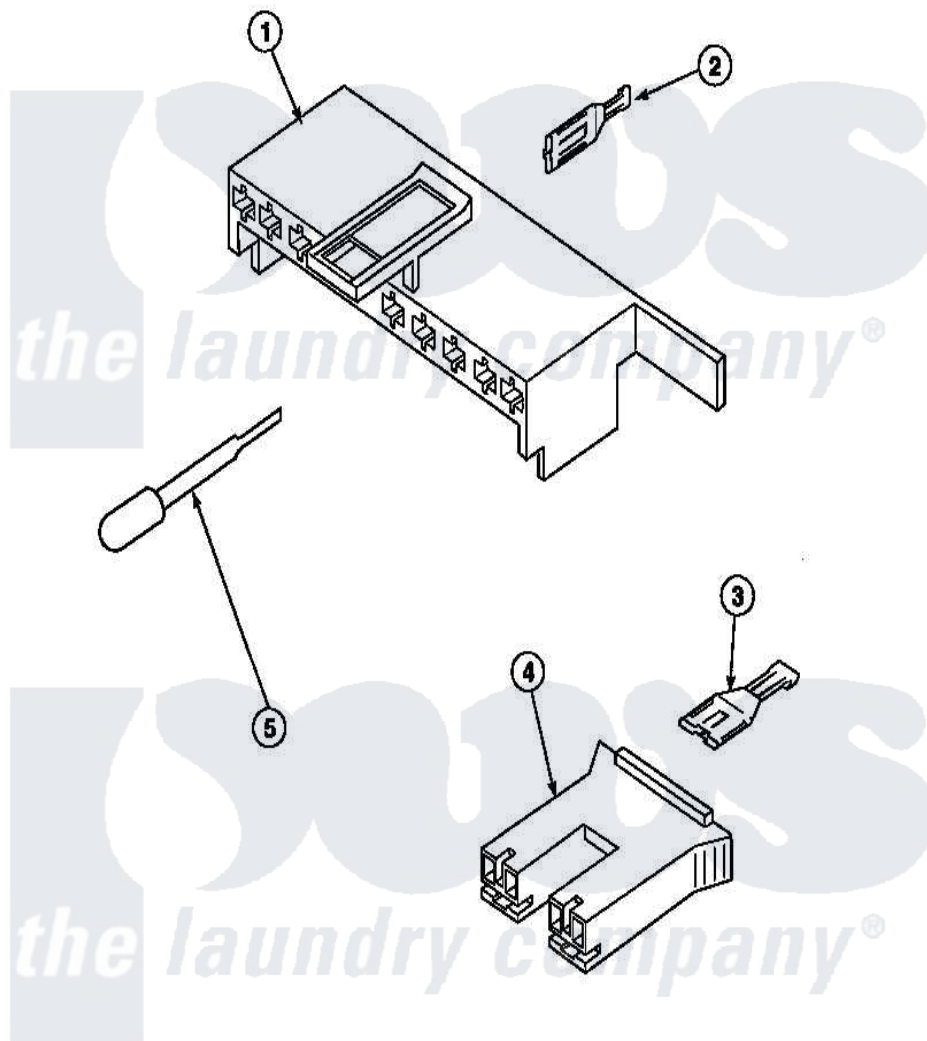

**Amana LW8303L2 (BOM: PLW8303L2 B) 19 - MIXING VALVE & MOTOR
CONN BLOCKS, TERM**

Amana Residential Amana LW8303L2 (BOM: PLW8303L2 B) Washer Parts Parts Diagram 19 - MIXING VALVE & MOTOR CONN BLOCKS, TERM
Click on the part number to view part

Item	Original Part Number	Replaced By	Status	Part Description
1	34677			10 Circuit Plug
2	Y00188			Molex Terminal
3	Y00121		Not Available	SPADE TERMINAL(12 GAUGE) (1/4 INCH-(2) 18 GAUGE WIRES O
4	34676			Plug
"	34675		Not Available	PLUG
5	283P4			Terminal Extractor Tool