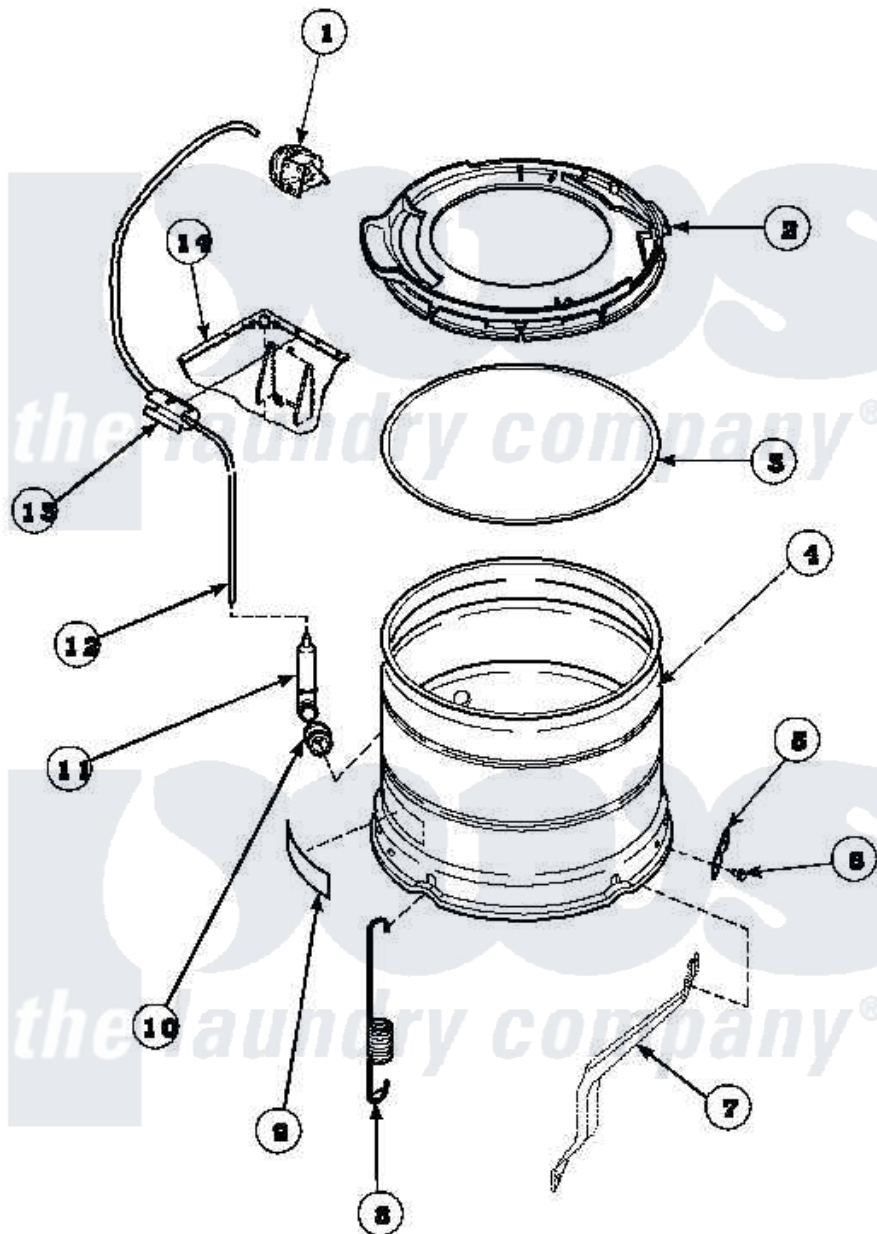

# Amana LW8303L2 (BOM: PLW8303L2 B) 21 - OUTER TUB, COVER AND PRESSURE HOSE

Amana Residential Amana LW8303L2 (BOM: PLW8303L2 B) Washer Parts Parts Diagram 21 - OUTER TUB, COVER AND PRESSURE HOSE

Click on the part number to view part

Item	Original Part Number	Replaced By	Status	Part Description
1	36045	<a href="#">40055101</a>		Switch, Pressure
2	<a href="#">36025P</a>			Assembly, Tub Cover and Gasket
3	<a href="#">32857</a>			Gasket, Tub Cover Small
4	<a href="#">34438P</a>			Assembly, Outer Tub
5	<a href="#">27926</a>			Plate, Leg .063
6	35369	<a href="#">40128701</a>		Screw, 5/16-18 X .50
7	34471		Not Available	LEG,SUPPORT
8	<a href="#">35948</a>			Spring, Leg-Large Tub
9	500049		Not Available	STICKER
10	29175	<a href="#">40037801</a>		Grommet
11	30907	<a href="#">40008501</a>		Assembly, Pressure Bulb
12	29213	<a href="#">39125</a>		Tubing 31
13	36985		Not Available	CLIP, HOSE
14	34475P		Not Available	CABINET