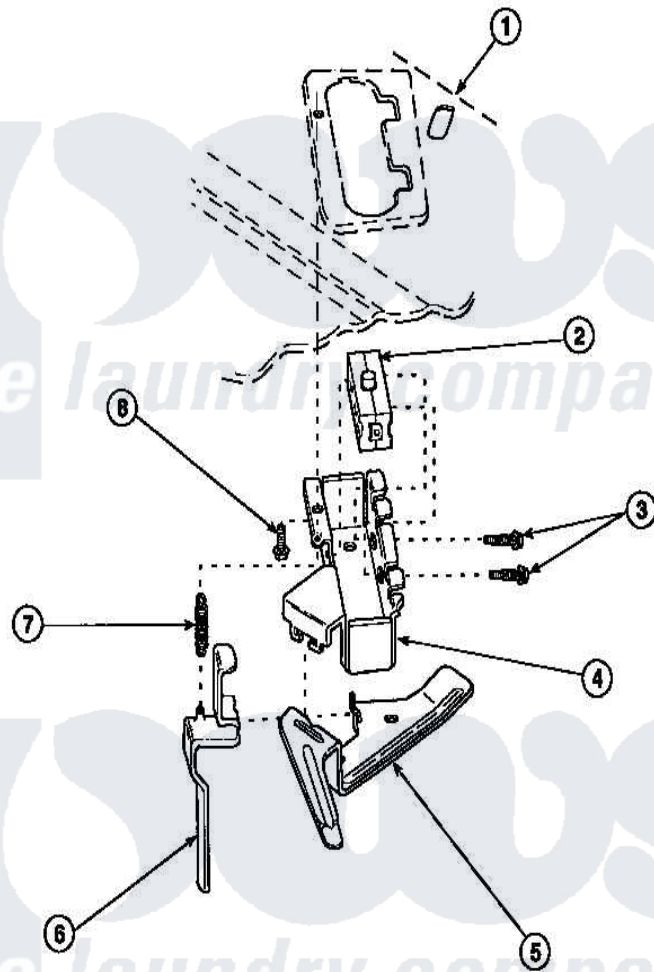

Amana LW8303L2 (BOM: PLW8303L2 B) 22 - OUT-OF-BALANCE SWITCH

Amana Residential Amana LW8303L2 (BOM: PLW8303L2 B) Washer Parts Parts Diagram 22 - OUT-OF-BALANCE SWITCH

[Click on the part number to view part](#)

Item	Original Part Number	Replaced By	Status	Part Description
1	34902P		Not Available	TOP
2	33445	27001095		Switch, Lid
3	36510			Screw
4	36497P			Kit, Switch Holder
5	33441			Arm, Actuator
6	33442			Lever, Unbalanced Load
7	33443			Spring
8	23962	W10116760		Screw