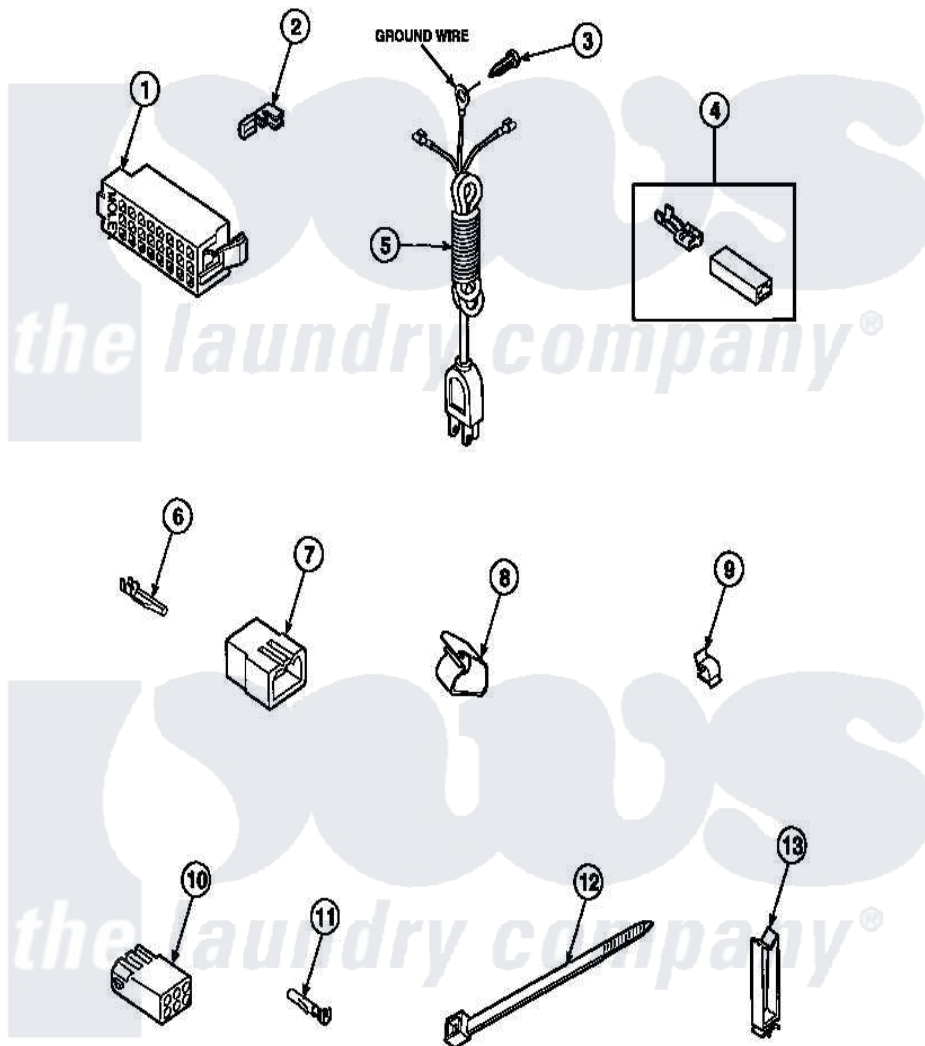

Amana LW8303L2 (BOM: PLW8303L2 B) 23 - POWER CORD AND TERMINALS

Amana Residential Amana LW8303L2 (BOM: PLW8303L2 B) Washer Parts Parts Diagram 23 - POWER CORD AND TERMINALS

Click on the part number to view part

| Item | Original Part Number | Replaced By | Status | Part Description |
|------|------------------------|-----------------------|---------------|------------------------------|
| 1 | 34123 | | | Housing, LH -24 Position |
| " | 32746 | | | Housing, RH-24 Positi |
| 2 | Y00188 | | | Molex Terminal |
| 3 | 52909 | | | Screw, 10B-16 X 1/2 HeX |
| 4 | 00234 | 00359 | | Terminal Ultra Pod 250 X032F |
| 5 | Y34458 | | Not Available | POWER CORD ALL |
| 6 | Y00116 | | | Terminal, Pin-Male |
| 7 | 26302 | | Not Available | PLUG,1 CIRCUIT |
| " | 23041 | | | Plug, 6 Circuit |
| " | 23033 | | | Plug, 9 Circuit |
| 8 | 35521 | | Not Available | CLIP,HARNESS HOLDER |
| 9 | 21036 | | | Clip, Cable |
| 10 | 26708 | | | Receptacle, 6 Circuit |
| " | 26301 | | | Receptacle, Molex |
| " | 26163 | | | Receptacle, 9 Circuit |

| | | | |
|----|--------|--------------------------|-------------------|
| 11 | Y00117 | 5011-XX | 093 Female Socket |
| 12 | 36466 | M0321209 | Tie-Electrical |
| 13 | 36274 | Not Available | CLIP, HARNESS |