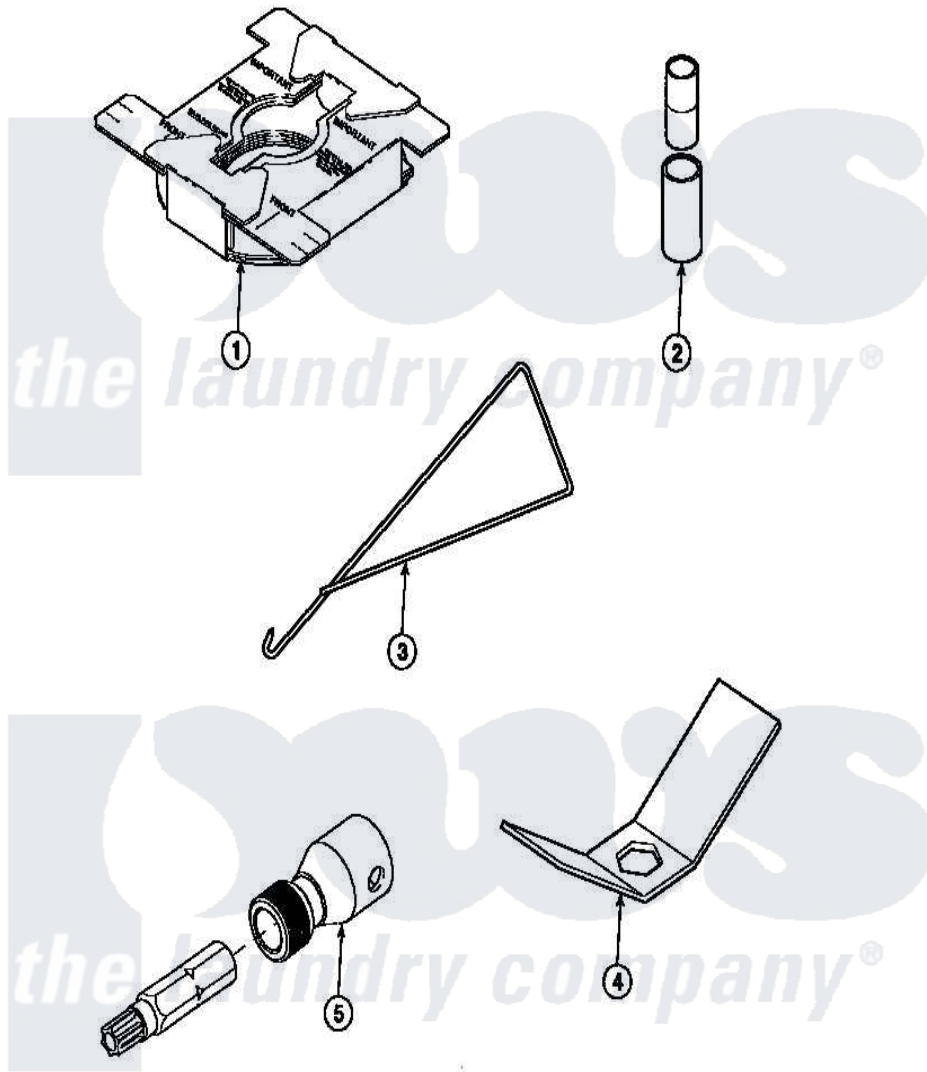

# Amana LW8303L2 (BOM: PLW8303L2 B) 24 - SPECIAL TOOLS

Amana [Residential Amana LW8303L2 \(BOM: PLW8303L2 B\) Washer Parts](#) Parts Diagram 24 - SPECIAL TOOLS  
 Click on the part number to view part

Item	Original Part Number	Replaced By	Status	Part Description
1	36926		Not Available	BRACE, SHIPPING
2	<a href="#">242P4</a>			Installer, Spring
3	289P4	<a href="#">321P4</a>		Hook, Spring
4	237P4	<a href="#">306P4</a>		Hex Wrench
5	<a href="#">282P4</a>			T25 Tamper Resistant Bit
"	<a href="#">24161</a>			Torx Bit Holder
NI	555P3	<a href="#">725P3</a>		Kit