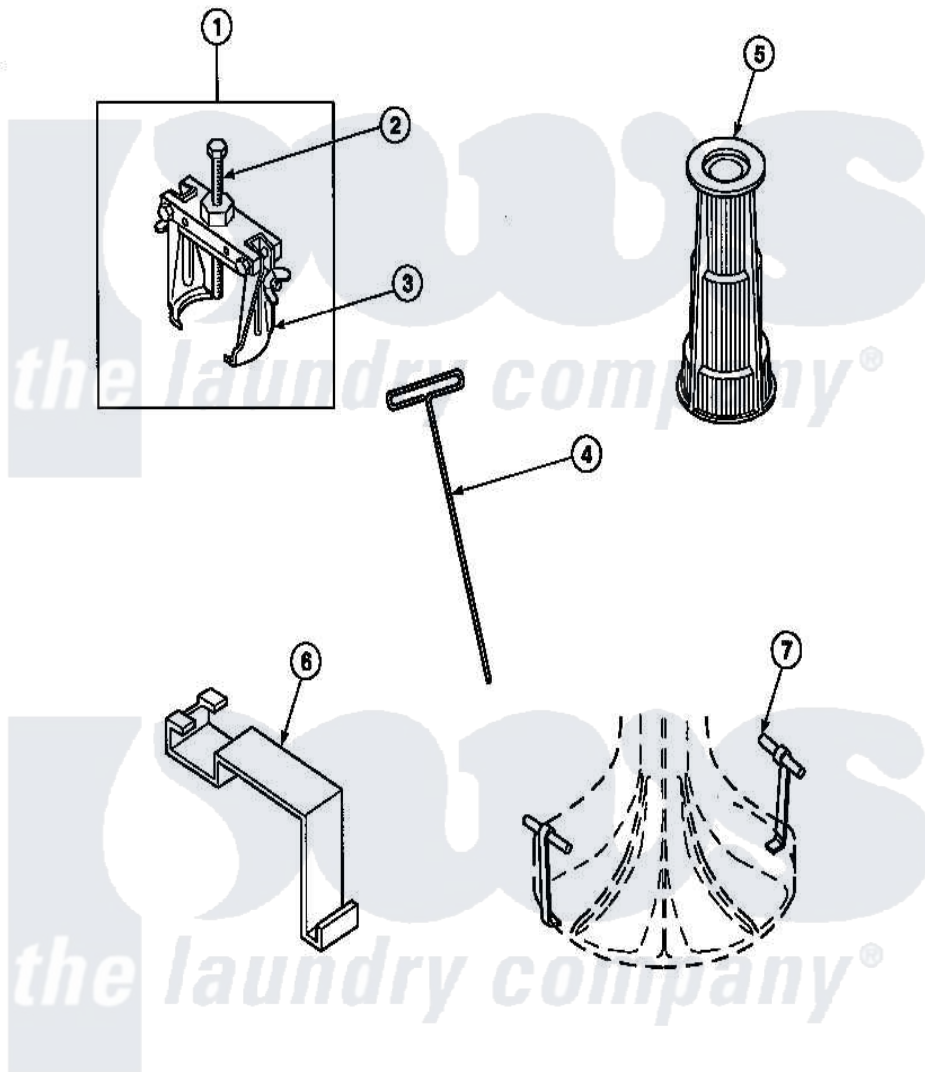

# Amana LW8303L2 (BOM: PLW8303L2 B) 25 - SPECIAL TOOLS

Amana Residential Amana LW8303L2 (BOM: PLW8303L2 B) Washer Parts Parts Diagram 25 - SPECIAL TOOLS

[Click on the part number to view part](#)

Item	Original Part Number	Replaced By	Status	Part Description
1	<a href="#">294P4</a>			Bell Tool
2	<a href="#">294P4B</a>			Drive Bell Bolt
3	<a href="#">294P4A</a>			Jaw, Drive Bell Tool
4	291P4		Not Available	WRENCH, T - ALLEN
5	<a href="#">293P4</a>			Seal Tool
6	<a href="#">273P4</a>			Tub Cover Gasket Tool
7	<a href="#">254P4P</a>			Agitator Hooks
NI	555P3	<a href="#">725P3</a>		Kit